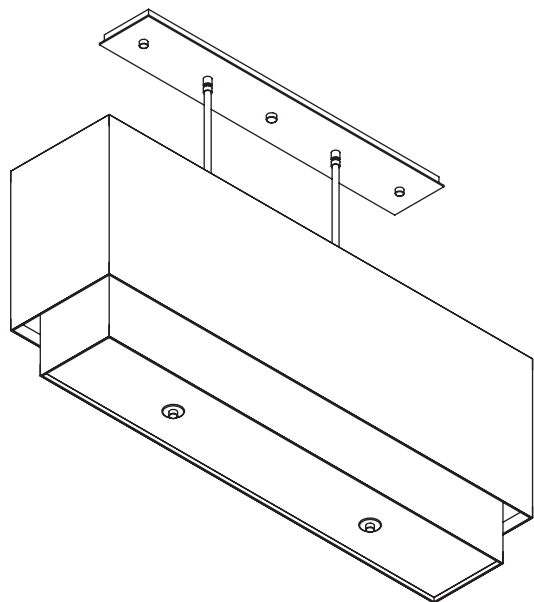

CASCADE RECTANGLE PENDANT

Brushed Nickel
Ivory Silk Dupioni

CONSTRUCTION:

- Fabric shade
- Trim option available, lower tiers can be trimmed to match to top tier fabric
- White acrylic diffuser with center finials
- 36 in. standard stem kit includes 6 in., 12 in. and 18 in. sections for adjustability
- Additional stem sections available, maximum height 12 ft.
- 12 ft. of field adjustable wire included

ELECTRICAL:

- 120V medium base sockets

CERTIFICATION:

- cULus Listed

CASCADE RECTANGLE PENDANT

Specifications

Size	L1	L2	W1	W2	H1	H2	H3	Medium Base
06	43"	40"	10"	7"	14"	10"	4"	3x 100W max

Ordering