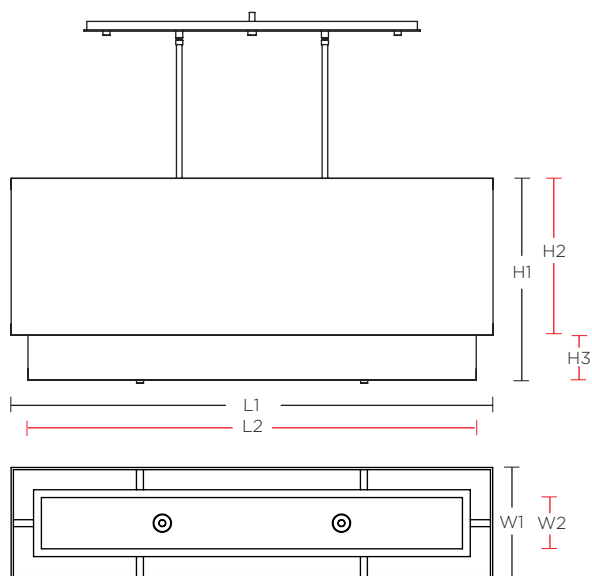

CASCADE RECTANGLE PENDANT

Brushed Nickel
Ivory Silk Dupioni

CONSTRUCTION:

- Fabric shade
- Trim option available, lower tiers can be trimmed to match to top tier fabric
- White acrylic diffuser with center finials
- 36 in. standard stem kit includes 6 in., 12 in. and 18 in. sections for adjustability
- Additional stem sections available, maximum height 12 ft.
- 12 ft. of field adjustable wire included

ELECTRICAL:

- 120V medium base sockets

CERTIFICATION:

- cULus Listed

CASCADE RECTANGLE PENDANT

Specifications

Size	L1	L2	W1	W2	H1	H2	H3	Medium Base
06	43"	40"	10"	7"	14"	10"	4"	3x 100W max

Ordering