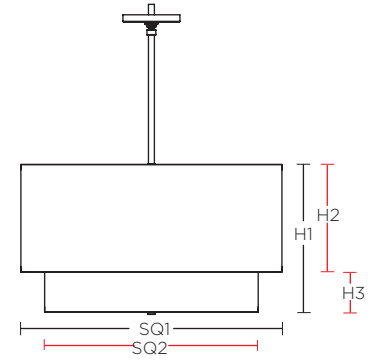

## CONSTRUCTION:

- Fabric shade
- Standard without trim, frame shadow can create a trimmed appearance when lit
- Trim option available, lower tiers can be trimmed to match to top tier fabric
- White acrylic diffuser with center finial
- 36 in. standard stem kit includes 6 in., 12 in. and 18 in. sections for adjustability
- Additional stem sections available, maximum height 12 ft.
- 12 ft. of field adjustable wire included

## Double Tier Specifications

Size	SQ1	SQ2	H1	H2	H3	Medium Base	Sockets
01	20"	16"	12"	9"	3"		3 x 100W max
02	24"	20"	16"	12"	4"		3 x 100W max
03	32"	28"	20"	16"	4"		3 x 100W max