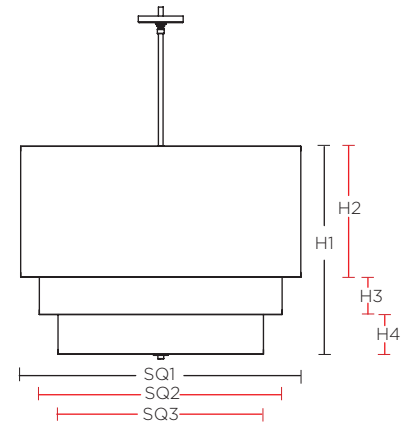

## Triple Tier Specifications

Size	SQ1	SQ2	SQ3	H1	H2	H3	H4	Medium Base	Sockets
04	24"	20"	16"	20"	12"	4"	4"		3x 100W max
05	32"	28"	24"	16"	4"	4"	4"		3x 100W max