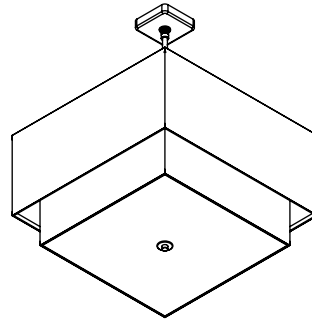

CASCADE SQUARE PENDANT

Double Tier Specifications

Size	SQ1	SQ2	H1	H2	H3	Medium Base	Sockets
01	20"	16"	12"	9"	3"		3 x 100W max
02	24"	20"	16"	12"	4"		3 x 100W max
03	32"	28"	20"	16"	4"		3 x 100W max