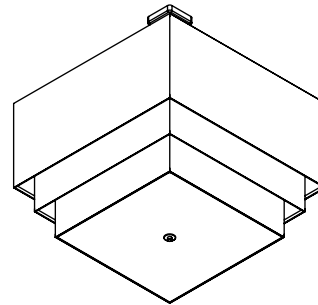

## Triple Tier Specifications

Size	SQ1	SQ2	SQ3	H1	H2	H3	H4	Medium Base	Sockets
04	24"	20"	16"	20"	12"	4"	4"		3x 100W max
05	32"	28"	24"	16"	4"	4"	4"		3x 100W max