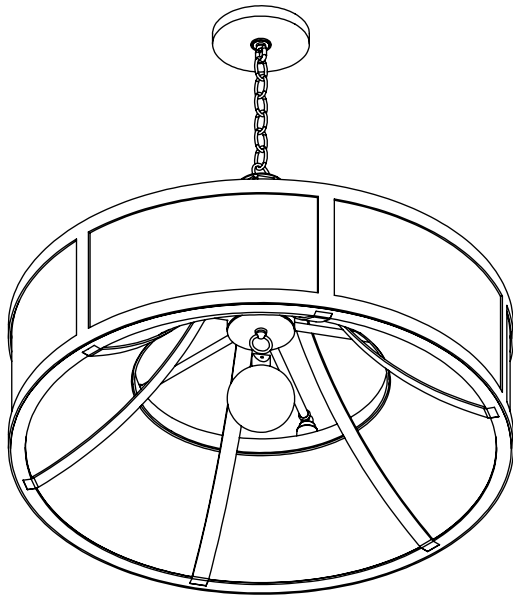

CHELSEA PENDANT

Hand-Rubbed Bronze
Ivory Silk Dupioni

CONSTRUCTION:

- Fabric shade
- Sculpted metal decorative framework
- Decorative glass accent
- Come standard with 6 ft. chain
- 12 ft. of field adjustable wire included

ELECTRICAL:

- Candelabra Base

CERTIFICATION:

- cULus Listed

CHELSEA PENDANT

Specifications Candelabra Base

Size	DIA.	H	Sockets
01	30"	19"	6 x 40W max
02	36"	22"	6 x 40W max

Ordering