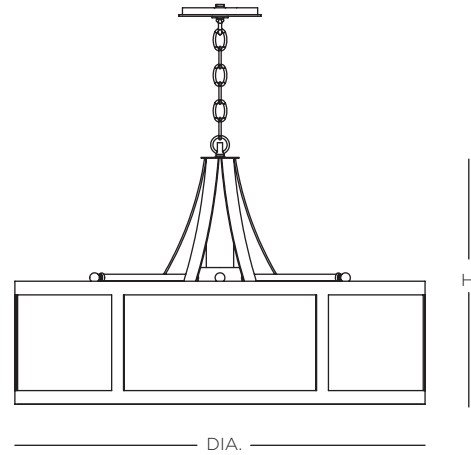

CHELSEA PENDANT

Hand-Rubbed Bronze
Ivory Silk Dupioni

CONSTRUCTION:

- Fabric shade
- Sculpted metal decorative framework
- Decorative glass accent
- Come standard with 6 ft. chain
- 12 ft. of field adjustable wire included

ELECTRICAL:

- Candelabra Base

CERTIFICATION:

- cULus Listed

CHELSEA PENDANT

Specifications Candelabra Base

Size	DIA.	H	Sockets
01	30"	19"	6 x 40W max
02	36"	22"	6 x 40W max

Ordering