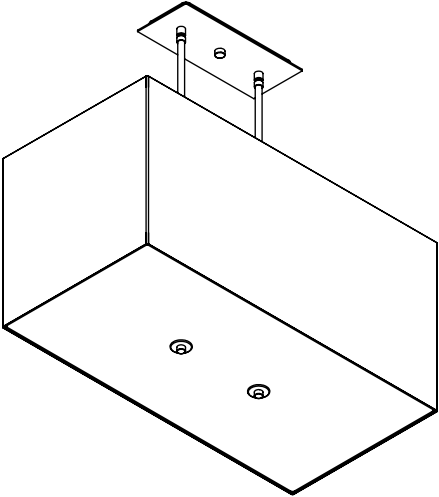

## CONSTRUCTION:

- Fabric shade
- White acrylic bottom diffuser with finials
- 36 in. standard stem kit includes 6 in., 12 in. and 18 in. sections for adjustability
- Additional stem sections available, maximum height 12 ft.
- 12 ft. of field adjustable wire included

# CLASSIQUE RECTANGLE PENDANT

| Specifications |           |     | Medium Base  |
|----------------|-----------|-----|--------------|
| Size           | LxW       | H   | Sockets      |
| 07             | 24" x 12" | 12" | 2 x 100W max |
| 08             | 34" x 17" | 17" | 3 x 100W max |
| 09             | 40" x 7"  | 13" | 3 x 100W max |