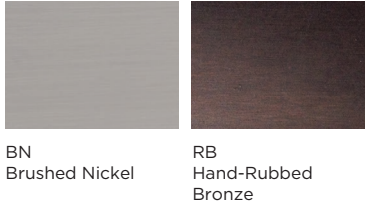

Finish Options