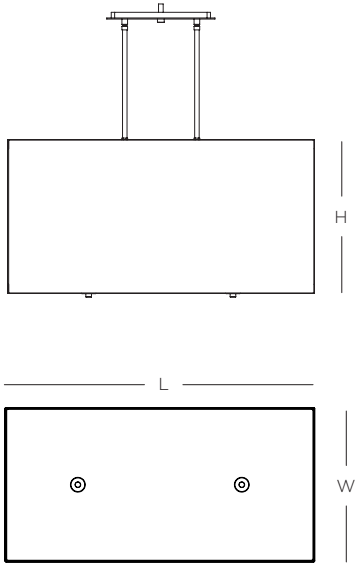

## CONSTRUCTION:

- Fabric shade
- White acrylic bottom diffuser with finials
- 36 in. standard stem kit includes 6 in., 12 in. and 18 in. sections for adjustability
- Additional stem sections available, maximum height 12 ft.
- 12 ft. of field adjustable wire included

# CLASSIQUE RECTANGLE PENDANT

| Specifications |           |     | Medium Base  |
|----------------|-----------|-----|--------------|
| Size           | LxW       | H   | Sockets      |
| 07             | 24" x 12" | 12" | 2 x 100W max |
| 08             | 34" x 17" | 17" | 3 x 100W max |
| 09             | 40" x 7"  | 13" | 3 x 100W max |