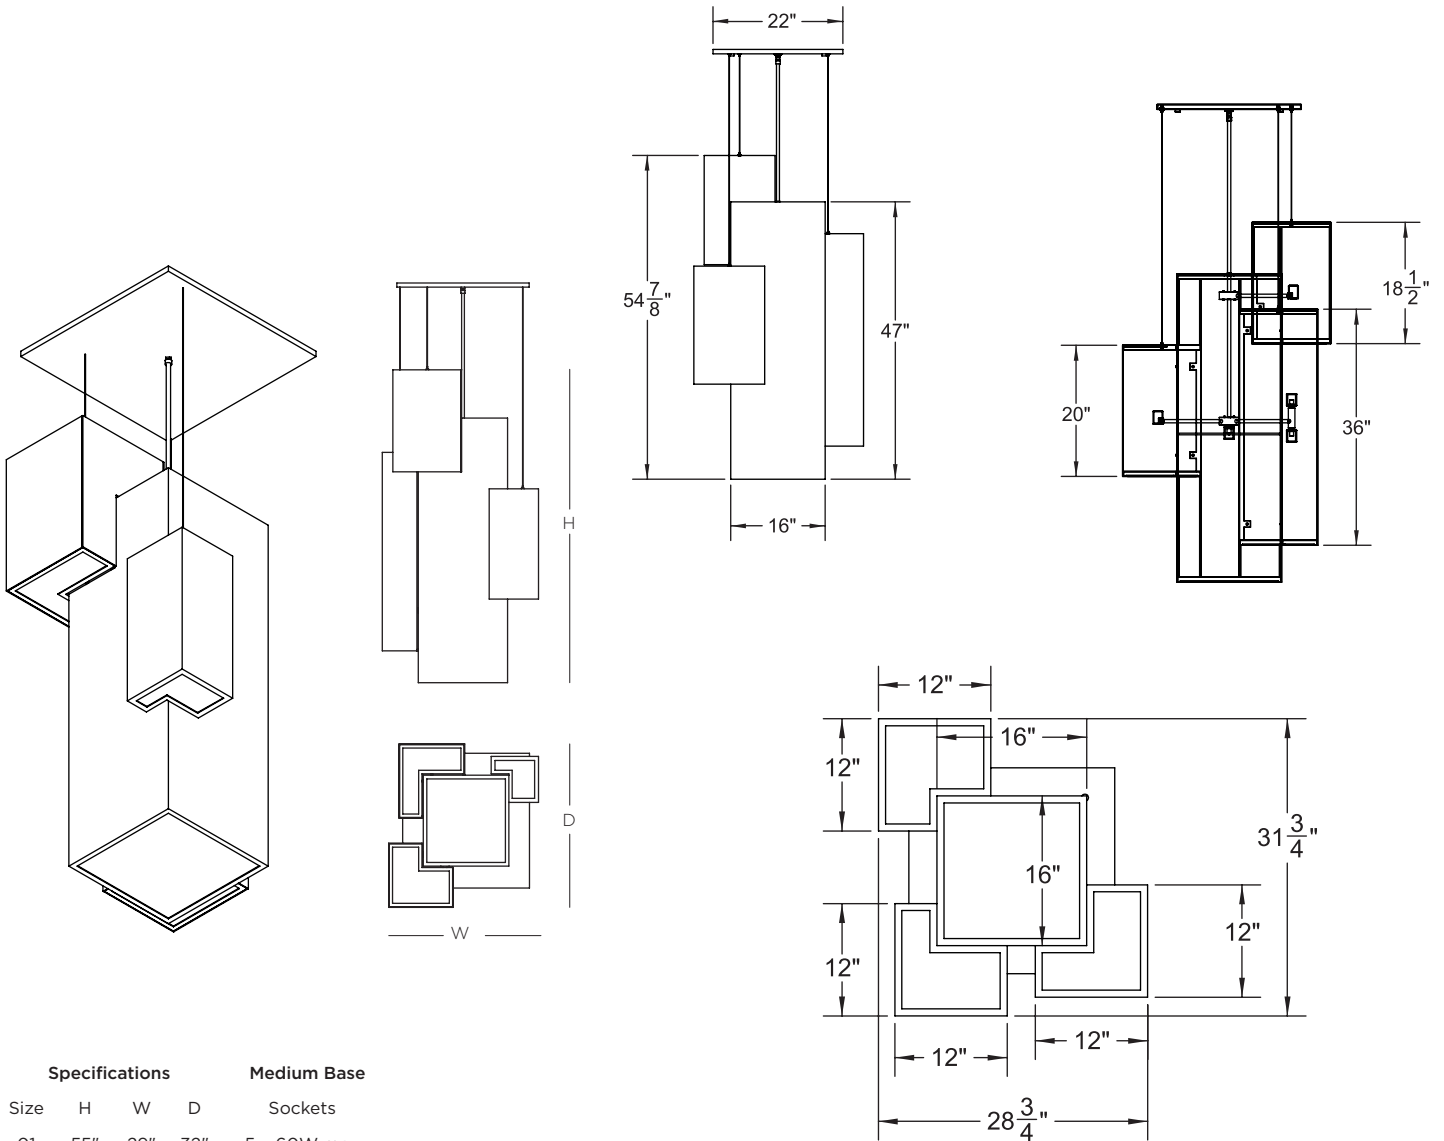

## CONSTRUCTION:

- Fabric shade decorative grouping
- White acrylic bottom diffusers
- Decorative cut metal rings accents
- 36 in. standard stem kit includes 6 in., 12 in. and 18 in. sections for adjustability
- Additional stem sections available, maximum height 12 ft.
- 12 ft. of field adjustable wire included

# DOLE PENDANT

Specifications				Medium Base
Size	H	W	D	Sockets
01	55"	29"	32"	5 x 60W max