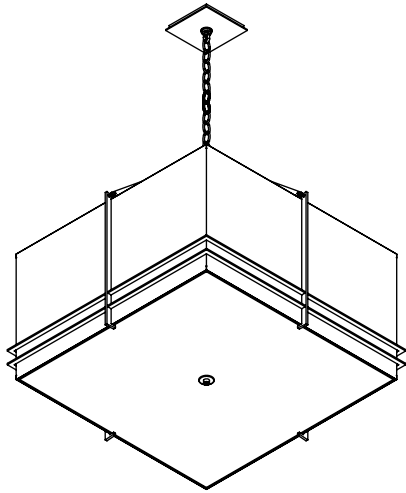

MESA Square Pendant

CONSTRUCTION:

- Fabric shade
- Sculpted metal decorative framework
- White acrylic diffuser with center finial
- Comes standard with second canopy and 6 ft. chain
- 12 ft. of field adjustable wire included

ELECTRICAL:

- 120V medium base sockets

CERTIFICATION:

- cULus Listed

MESA Square Pendant

Specifications

Medium Base

Size	SQ.	H	Sockets
01	24-1/2"	24"	3 x 100W max