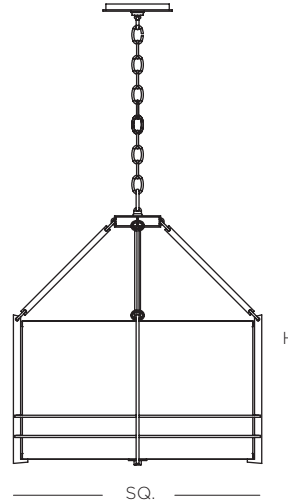

MESA Square Pendant

CONSTRUCTION:

- Fabric shade
- Sculpted metal decorative framework
- White acrylic diffuser with center finial
- Comes standard with second canopy and 6 ft. chain
- 12 ft. of field adjustable wire included

ELECTRICAL:

- 120V medium base sockets

CERTIFICATION:

- cULus Listed

MESA Square Pendant

Specifications

Medium Base

Size	SQ.	H	Sockets
01	24-1/2"	24"	3 x 100W max

Ordering

Model	Size	Lamping	- Finish	- Fabric
SMESP	01	MB Medium Base Socket	PP Burnt Penny Powder Coat RB Hand-Rubbed Bronze	302 Oatmeal Linen 303 White Linen

Example: SMESP01MB-RB-302

Finish Options

PP
Burnt Penny
Powder Coat