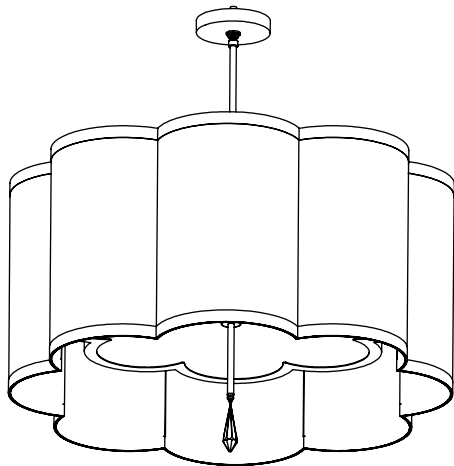

# PARIS PETAL PENDANT

---

Polished Nickel  
Black Linen  
Silver Liner

## CONSTRUCTION:

- Fabric shade with metallic liner
- White acrylic bottom diffuser
- Decorative crystal finial
- 36 in. standard stem kit includes 6 in., 12 in. and 18 in. sections for adjustability
- Additional stem sections available, maximum height 12 ft.
- 12 ft. of field adjustable wire included

# PARIS PETAL PENDANT

Specifications			Medium Base	Integrated LED	
Size	DIA.	H	Sockets	Source Lumens	Wattage
01	24"	12"	3 x 60W max	3200	44W
02	32"	16"	3 x 100W max	4400	55W
03	36"	18"	3 x 100W max	4400	55W