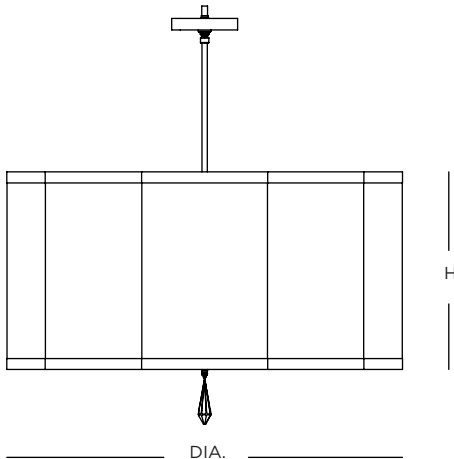

## CONSTRUCTION:

- Fabric shade with metallic liner
- White acrylic bottom diffuser
- Decorative crystal finial
- 36 in. standard stem kit includes 6 in., 12 in. and 18 in. sections for adjustability
- Additional stem sections available, maximum height 12 ft.
- 12 ft. of field adjustable wire included

# PARIS PETAL PENDANT

Specifications			Medium Base	Integrated LED	
Size	DIA.	H	Sockets	Source Lumens	Wattage
01	24"	12"	3 x 60W max	3200	44W
02	32"	16"	3 x 100W max	4400	55W
03	36"	18"	3 x 100W max	4400	55W