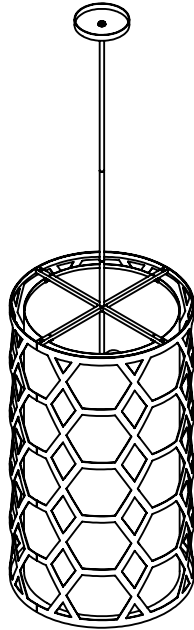

TAZA CYLINDER PENDANT

CONSTRUCTION:

- Decorative outer frame with textured powder coat finish
- Fabric inner shade
- White acrylic bottom diffuser
- 36 in. standard stem kit includes 6 in., 12 in. and 18 in. stems
- Additional stems available, maximum height 12 ft.
- 12 ft. of field adjustable wire included

ELECTRICAL:

- 120V medium base sockets

CERTIFICATION:

- cULus Listed

TAZA CYLINDER PENDANT

Specifications Medium Base

Size	DIA.	H	Sockets
01	10"	24"	2 x 60W max
02	15"	30"	4 x 60W max
03	20"	36"	4 x 60W max

Ordering

Model	Size	Lamping	- Finish	- Fabric
STAZP	01 = 10" 02 = 15" 03 = 20"	MB Medium Base Socket	CU Copper Powder Coat GD Gold Powder Coat MB Matte Black Powder Coat MW Matte White Powder Coat MS Warm Metallic Silver Powder Coat	303 White Linen 304 Black Linen