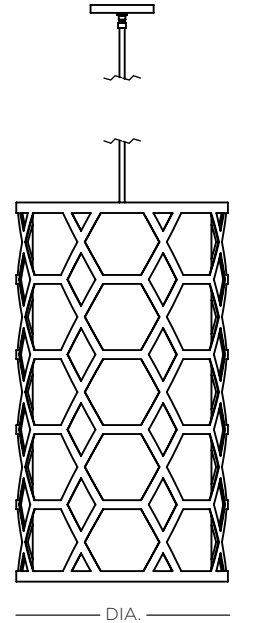

TAZA CYLINDER PENDANT

CONSTRUCTION:

- Decorative outer frame with textured powder coat finish
- Fabric inner shade
- White acrylic bottom diffuser
- 36 in. standard stem kit includes 6 in., 12 in. and 18 in. stems
- Additional stems available, maximum height 12 ft.
- 12 ft. of field adjustable wire included

ELECTRICAL:

- 120V medium base sockets

CERTIFICATION:

- cULus Listed

TAZA CYLINDER PENDANT

Specifications Medium Base

Size	DIA.	H	Sockets
01	10"	24"	2 x 60W max
02	15"	30"	4 x 60W max
03	20"	36"	4 x 60W max

Ordering

Model	Size	Lamping	- Finish	- Fabric
STAZP	01 = 10" 02 = 15" 03 = 20"	MB Medium Base Socket	CU Copper Powder Coat GD Gold Powder Coat MB Matte Black Powder Coat MW Matte White Powder Coat MS Warm Metallic Silver Powder Coat	303 White Linen 304 Black Linen