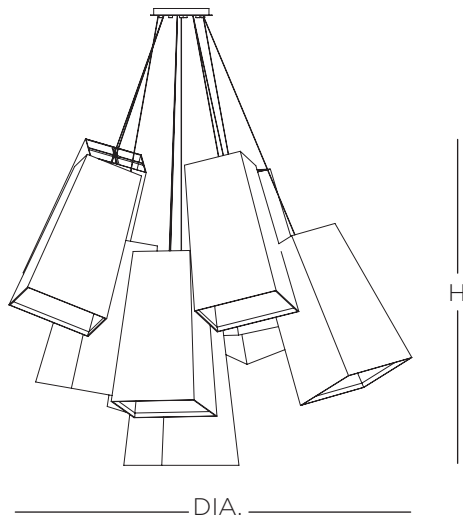

## CONSTRUCTION:

- Tapered cascading decorative shade grouping
- Fabric shade with metallic liner
- 12 ft. of field adjustable wire included

# VICTORIA PENDANT

Specifications			Medium Base
Size	DIA.	H	Sockets
01	36	29	7 x 60W Max
02	48	36	9 x 60W Max
03	84	77	10x 60W Max