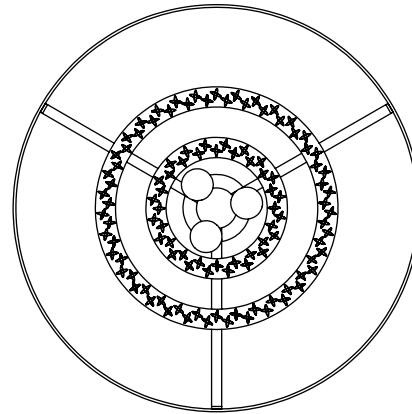

ZURI PENDANT

Polished Nickel
White Organza

CONSTRUCTION:

- Sheer outer shade with natural quartz crystal chains
- 36 in. standard stem kit includes 6 in., 12 in. and 18 in. sections for adjustability
- Additional stem sections available, maximum height 12 ft.
- 12 ft. of field adjustable wire included

ELECTRICAL:

- 120V medium base sockets

CERTIFICATION:

- cULus Listed

ZURI PENDANT

Specifications			Medium Base
Size	DIA.	H	Sockets
01	24"	12"	3 x 60W max
02	30"	14"	3 x 100W max

Ordering

Model	Size	Lamping	- Finish	- Fabric
SZURP	01 = 24" 02 = 30"	MB Medium Base Socket	PN Polished Nickel PP Burnt Penny Powder Coat	601 White Sheer Organza 602 Bronze Sheer Organza