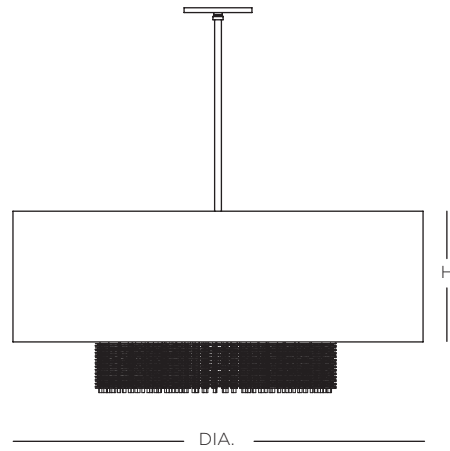

ZURI PENDANT

Polished Nickel
White Organza

CONSTRUCTION:

- Sheer outer shade with natural quartz crystal chains
- 36 in. standard stem kit includes 6 in., 12 in. and 18 in. sections for adjustability
- Additional stem sections available, maximum height 12 ft.
- 12 ft. of field adjustable wire included

ELECTRICAL:

- 120V medium base sockets

CERTIFICATION:

- cULus Listed

ZURI PENDANT

Specifications			Medium Base
Size	DIA.	H	Sockets
01	24"	12"	3 x 60W max
02	30"	14"	3 x 100W max

Ordering

Model	Size	Lamping	- Finish	- Fabric
SZURP	01 = 24" 02 = 30"	MB Medium Base Socket	PN Polished Nickel PP Burnt Penny Powder Coat	601 White Sheer Organza 602 Bronze Sheer Organza