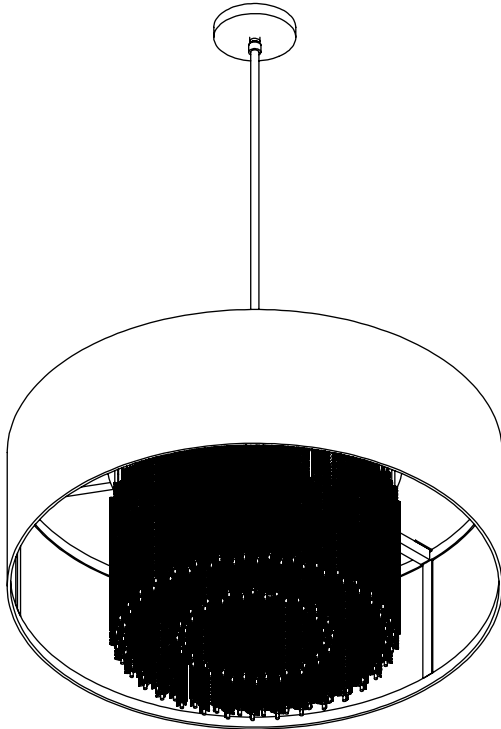

ZURI PENDANT

Polished Nickel
White Organza

CONSTRUCTION:

- Sheer outer shade with natural quartz crystal chains
- 36 in. standard stem kit includes 6 in., 12 in. and 18 in. sections for adjustability
- Additional stem sections available, maximum height 12 ft.
- 12 ft. of field adjustable wire included

ELECTRICAL:

- 120V medium base sockets

CERTIFICATION:

- cULus Listed

ZURI PENDANT

Specifications			Medium Base
Size	DIA.	H	Sockets
01	24"	12"	3 x 60W max
02	30"	14"	3 x 100W max

Ordering

Model	Size	Lamping	- Finish	- Fabric
SZURP	01 = 24" 02 = 30"	MB Medium Base Socket	PN Polished Nickel PP Burnt Penny Powder Coat	601 White Sheer Organza 602 Bronze Sheer Organza