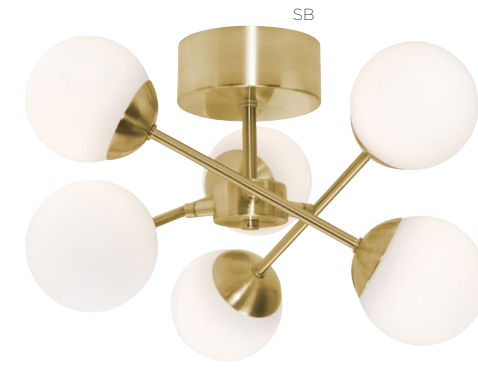

PEARL CEILING

White frosted glass diffusers
Arms move to achieve desired alignment

DEPTH	9" D
DIAMETER	15-3/4" DIA.
DELIVERED LUMENS	2400
WATTAGE	40W
VOLTAGE	120V
COLOR TEMP	3000K
CRI	>90
DIMMING	TRIAC/ELV
FINISH	Black, Satin Brass or Satin Nickel

ORDERING INFORMATION

SERIES	FINISH
PRLC16L30D1	BK Black SB Satin Brass SN Satin Nickel

Ex: PRLC16L30D1SB