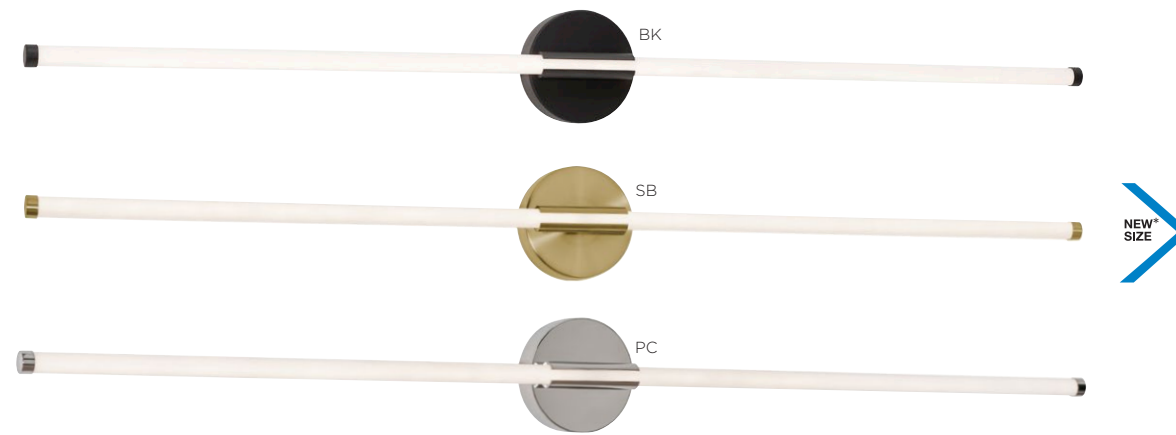

## INDRA LINEAR PENDANT

Durable metal construction  
White acrylic diffuser  
9 ft. adjustable cord

HEIGHT	3" H
LENGTH	44-1/4" L
WIDTH	3" W
DELIVERED LUMENS	1936
WATTAGE	40W
VOLTAGE	120-277V
COLOR TEMP	Adjustable 2700K/3000K/3500K/4000K/5000K
CRI	>90
DIMMING	0-10V (120-277V) & TRIAC/ELV (120V)
FINISH	Black, Satin Brass or Satin Nickel

## RUSNAK SCONCE/VANITY

White acrylic diffuser  
Horizontal or vertical mounting

LENGTH	24" L	36" L	48" L
HEIGHT	4-3/4" H	4-3/4" H	4-3/4" H
DEPTH	2-1/4" D	2-1/4" D	2-1/4" D
DELIVERED LUMENS	1150	1550	2322
WATTAGE	12W	20W	28W
VOLTAGE	120V		
COLOR TEMP	3000K		
CRI	>90		
DIMMING	TRIAC/ELV		
FINISH	Black, Polished Chrome, or Satin Brass		

### ORDERING INFORMATION

<b>SERIES</b>	<b>FINISH</b>
RSK50524L30D1 24"	BK Black
RSKV3605L30D1 36"	PC Polished Chrome
RSKV4805L30D1* 48"	SB Satin Brass

Ex: RSKV4805L30DIPC

2345 N. Ernie Krueger Circle  
Waukegan, IL 60087  
847.249.5970 • AFXinc.com

## BARON CEILING

Decorative metal canopy  
White acrylic diffuser

DEPTH	1-3/4" D	2" D
DIAMETER	12" DIA.	14" DIA.
DELIVERED LUMENS	1100	2000
WATTAGE	17W	26W
VOLTAGE	120V	
COLOR TEMP	Adjustable 2700K/3000K/3500K/4000K/5000K	
CRI	>90	
DIMMING	TRIAC/ELV	
FINISH	Black, Satin Brass or Satin Nickel	