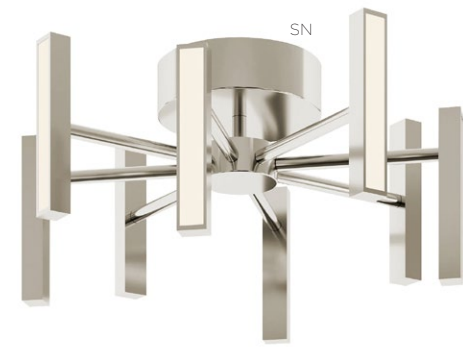

## INDRA LINEAR PENDANT

Durable metal construction  
White acrylic diffuser  
9 ft. adjustable cord

HEIGHT	3" H
LENGTH	44-1/4" L
WIDTH	3" W
DELIVERED LUMENS	1936
WATTAGE	40W
VOLTAGE	120-277V
COLOR TEMP	Adjustable 2700K/3000K/3500K/4000K/5000K
CRI	>90
DIMMING	0-10V (120-277V) & TRIAC/ELV (120V)
FINISH	Black, Satin Brass or Satin Nickel

## RUSNAK SCONCE/VANITY

White acrylic diffuser  
Horizontal or vertical mounting

LENGTH	24" L	36" L	48" L
HEIGHT	4-3/4" H	4-3/4" H	4-3/4" H
DEPTH	2-1/4" D	2-1/4" D	2-1/4" D
DELIVERED LUMENS	1150	1550	2322
WATTAGE	12W	20W	28W
VOLTAGE	120V		
COLOR TEMP	3000K		
CRI	>90		
DIMMING	TRIAC/ELV		
FINISH	Black, Polished Chrome, or Satin Brass		

## BARON CEILING

Decorative metal canopy  
White acrylic diffuser

DEPTH	1-3/4" D	2" D
DIAMETER	12" DIA.	14" DIA.
DELIVERED LUMENS	1100	2000
WATTAGE	17W	26W
VOLTAGE	120V	
COLOR TEMP	Adjustable 2700K/3000K/3500K/4000K/5000K	
CRI	>90	
DIMMING	TRIAC/ELV	
FINISH	Black, Satin Brass or Satin Nickel	

### ORDERING INFORMATION

<b>SERIES</b>	<b>FINISH</b>
BRNF12LAJD1 12"	BK Black
BRNF14LAJD1 14"	SB Satin Brass
	SN Satin Nickel

Ex: BRNF14LAJDISB

2023 MID-YEAR  
NEW PRODUCTS

AFX<sup>®</sup>  
next evolution lighting