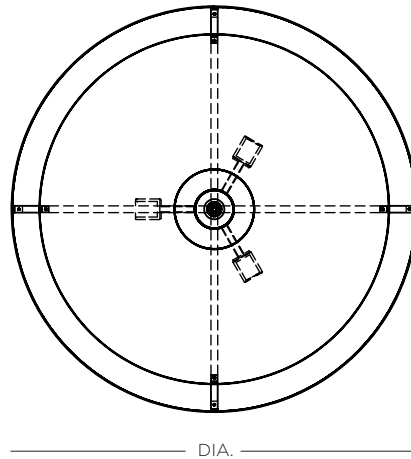

SIMONE ROUND PENDANT

CONSTRUCTION:

- Outside laser cut with textured powder coated finish
- Fabric inside shade
- White acrylic bottom diffuser
- 36 in. standard stem kit includes 6 in., 12 in. and 18 in. stems
- Additional stems available, maximum height 12 ft.
- 12 ft. of field adjustable wire included

ELECTRICAL:

- 120V medium base sockets

CERTIFICATION:

- cULus Listed

SIMONE ROUND PENDANT

Specifications Medium Base

Size	DIA.	H	Sockets
01	24"	8"	3 x 75W max
02	30"	10"	4 x 100W max
03	36"	12"	4 x 100W max

Ordering

Model	Size	Lamping	Suggested - Finish	Suggested - Fabric
SSIMP	01 = 24" 02 = 30" 03 = 36"	MB Medium Base Socket	MB Matte Black SV Silver	202 Aztec Gold Silk Dupioni 208 Pewter Silk Dupioni 303 White Linen