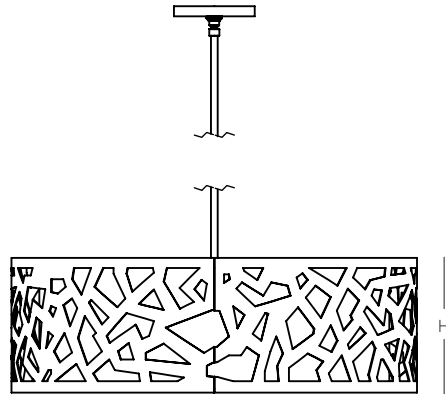

SIMONE ROUND PENDANT

CONSTRUCTION:

- Outside laser cut with textured powder coated finish
- Fabric inside shade
- White acrylic bottom diffuser
- 36 in. standard stem kit includes 6 in., 12 in. and 18 in. stems
- Additional stems available, maximum height 12 ft.
- 12 ft. of field adjustable wire included

ELECTRICAL:

- 120V medium base sockets

CERTIFICATION:

- cULus Listed

SIMONE ROUND PENDANT

Specifications Medium Base

Size	DIA.	H	Sockets
01	24"	8"	3 x 75W max
02	30"	10"	4 x 100W max
03	36"	12"	4 x 100W max

Ordering

Model	Size	Lamping	Suggested - Finish	Suggested - Fabric
SSIMP	01 = 24" 02 = 30" 03 = 36"	MB Medium Base Socket	MB Matte Black SV Silver	202 Aztec Gold Silk Dupioni 208 Pewter Silk Dupioni 303 White Linen