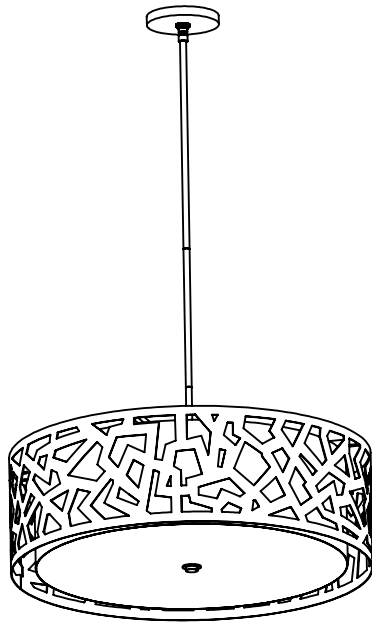

SIMONE ROUND PENDANT

CONSTRUCTION:

- Outside laser cut with textured powder coated finish
- Fabric inside shade
- White acrylic bottom diffuser
- 36 in. standard stem kit includes 6 in., 12 in. and 18 in. stems
- Additional stems available, maximum height 12 ft.
- 12 ft. of field adjustable wire included

ELECTRICAL:

- 120V medium base sockets

CERTIFICATION:

- cULus Listed

SIMONE ROUND PENDANT

Specifications Medium Base

Size	DIA.	H	Sockets
01	24"	8"	3 x 75W max
02	30"	10"	4 x 100W max
03	36"	12"	4 x 100W max

Ordering

Model	Size	Lamping	Suggested - Finish	Suggested - Fabric
SSIMP	01 = 24" 02 = 30" 03 = 36"	MB Medium Base Socket	MB Matte Black SV Silver	202 Aztec Gold Silk Dupioni 208 Pewter Silk Dupioni 303 White Linen