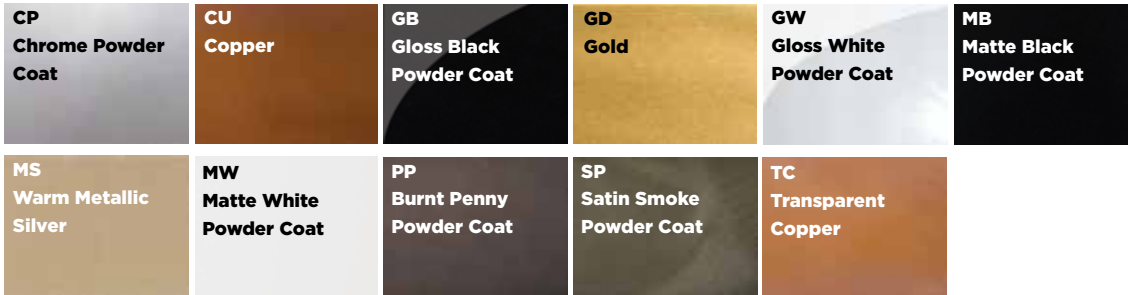

ATHENS SCONCE

CONSTRUCTION:

- Fabric shade
- White acrylic bottom diffuser with decorative crystal finial
- Crystal stem accents
- Candelabra base

ELECTRICAL:

- 120V candelabra base sockets

CERTIFICATION:

- cULus Listed

ATHENS SCONCE

Specifications				Candelabra Base
Size	H	W	D	Sockets
01	14"	6"	6"	1 x 40W max
02	14"	9"	6"	1 x 40W max

Ordering

Model	Size	Lamping	Suggested - Finish*	Suggested - Fabric*
SATHS	01 = Round 02 = Oval	CB Candelabra Base	BN Brushed Nickel PN Polished Nickel	203 Black Silk Dupioni 206 Ivory Silk Dupioni 209 White Silk Dupioni

Example: SATHS02CB-BN-203

All specifications and dimensions subject to change without notice.

ATHENS SCONCE

FINISHES

Painted Metal

Plated Metal

Etched Metal

FABRICS