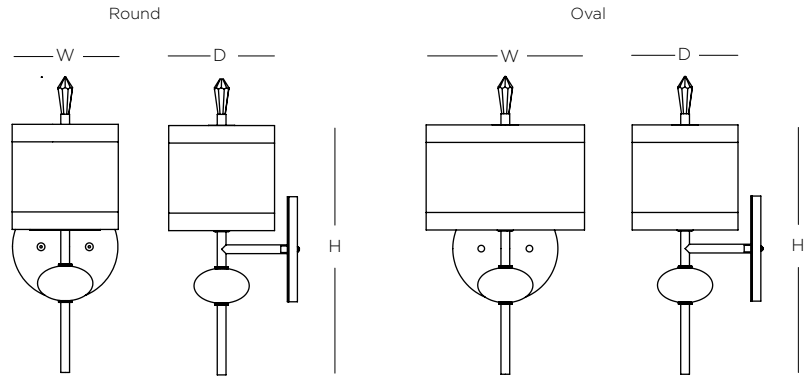

ATHENS SCONCE

CONSTRUCTION:

- Fabric shade
- White acrylic bottom diffuser with decorative crystal finial
- Crystal stem accents
- Candelabra base

ELECTRICAL:

- 120V candelabra base sockets

CERTIFICATION:

- cULus Listed

ATHENS SCONCE

Specifications				Candelabra Base
Size	H	W	D	Sockets
01	14"	6"	6"	1 x 40W max
02	14"	9"	6"	1 x 40W max

Ordering

Model	Size	Lamping	Suggested - Finish*	Suggested - Fabric*
SATHS	01 = Round 02 = Oval	CB Candelabra Base	BN Brushed Nickel PN Polished Nickel	203 Black Silk Dupioni 206 Ivory Silk Dupioni 209 White Silk Dupioni

Example: SATHS02CB-BN-203

All specifications and dimensions subject to change without notice.

ATHENS SCONCE

FINISHES

Painted Metal

Plated Metal

Etched Metal

FABRICS