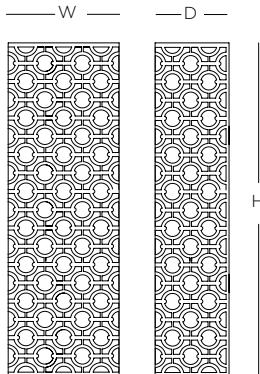

## Rectangle/Half Round

Specifications				Candelabra Base
Size	H	W	D	Sockets
01	12"	6"	4"	2 x 40W max
02	12"	6-3/4"	4"	2 x 40W max

## Tall Half-Round

Specifications				Candelabra Base
Size	H	W	D	Sockets
03	18"	6"	4"	2 x 40W max
04	30"	6"	4"	3 x 40W max