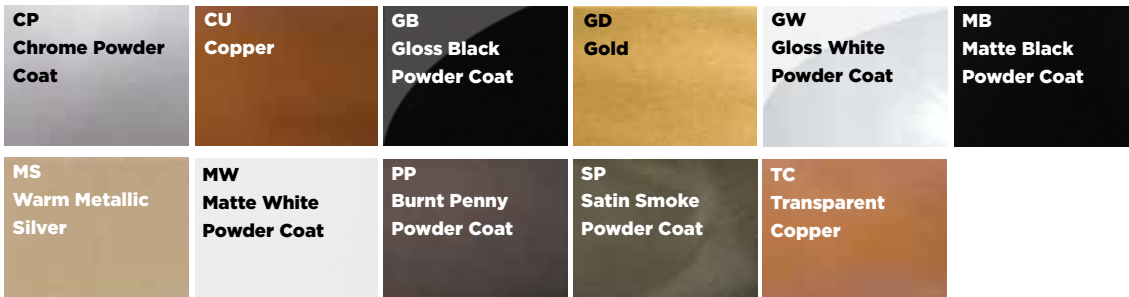

BRENTWOOD SCONCE

FINISHES

Painted Metal