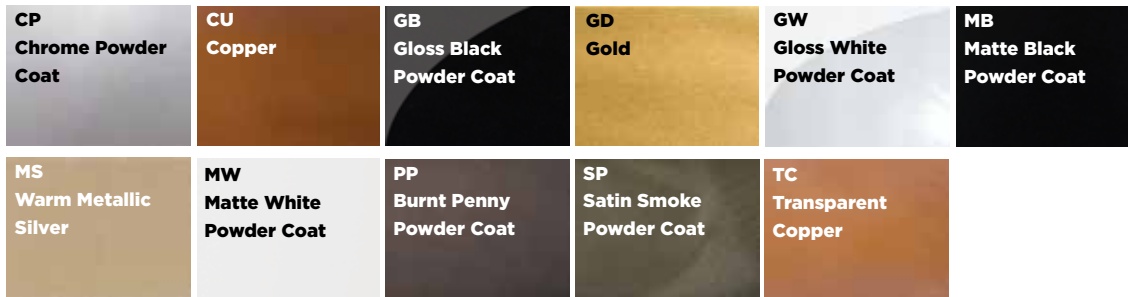

CHELSEA SCONCE

FINISHES

Painted Metal