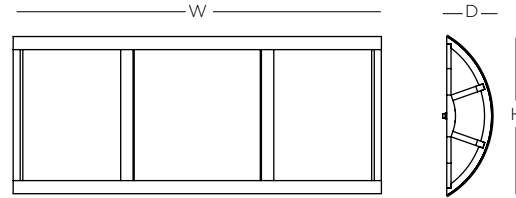

# CHELSEA SCONCE

Specifications				Candelabra Base
Size	H	W	D	Sockets
01	8"	14"	4"	2 x 40W max