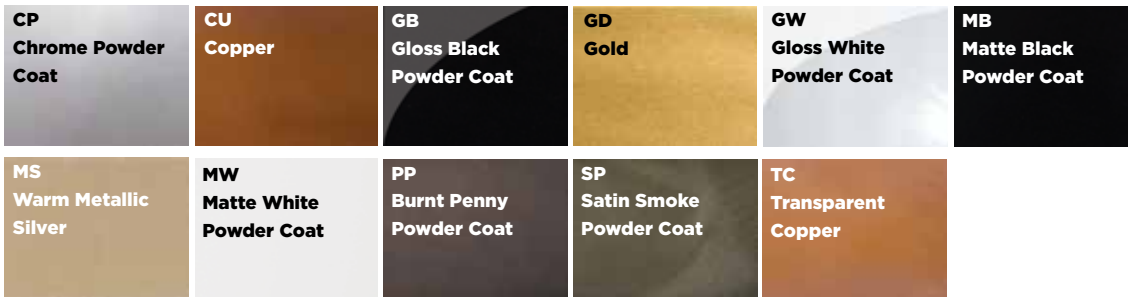

Ordering

Model	Size	Lamping	Suggested - Finish	Suggested - Fabric
SCLQP	24 = Square 25 = Round 26 = Cylinder 27 = Oval	MB Medium Base Socket	BN Brushed Nickel RB Hand-Rubbed Bronze	206 Ivory Silk Dupioni 302 Oatmeal Linen 303 White Linen

Example: SCLQP24MB-BN-206

All specifications and dimensions subject to change without notice.

CLASSIQUE MINI PENDANT

FINISHES

Painted Metal

Plated Metal

Etched Metal

FABRICS