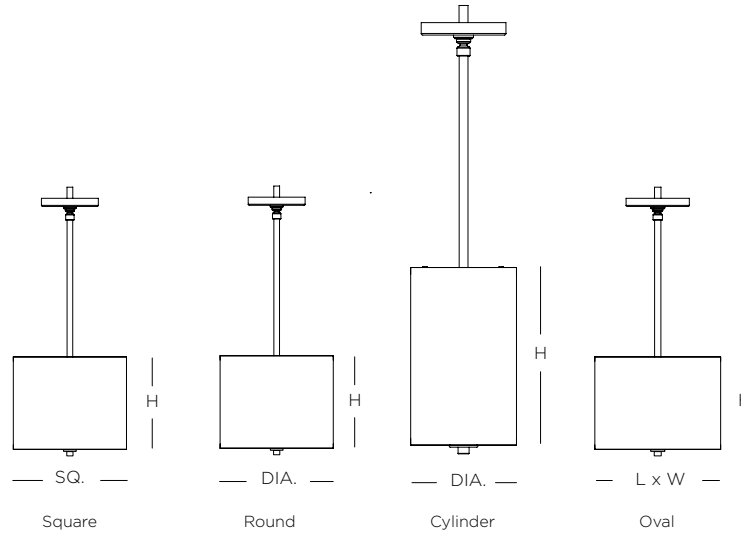

CLASSIQUE MINI PENDANT

CONSTRUCTION:

- Fabric shade
- White acrylic bottom diffuser with finial
- 36 in. standard stem kit includes 6 in., 12 in. and 18 in. sections for adjustability
- Additional stem sections available, maximum height 12 ft.
- 12 ft. of field adjustable wire included

ELECTRICAL:

- 120V medium base sockets

CERTIFICATION:

- cULus Listed

CLASSIQUE MINI PENDANT

Specifications			Medium Base
Size	SQ.	H	Sockets
24	7"	8"	1 x 60W max
Size	DIA.	H	Sockets
25	8"	8"	1 x 60W max
26	6"	10"	1 x 60W max
Size	L x W	H	Sockets
27	10" x 6"	8"	1 x 60W max

Ordering

Model	Size	Lamping	Suggested - Finish	Suggested - Fabric
SCLQP	24 = Square 25 = Round 26 = Cylinder 27 = Oval	MB Medium Base Socket	BN Brushed Nickel RB Hand-Rubbed Bronze	206 Ivory Silk Dupioni 302 Oatmeal Linen 303 White Linen