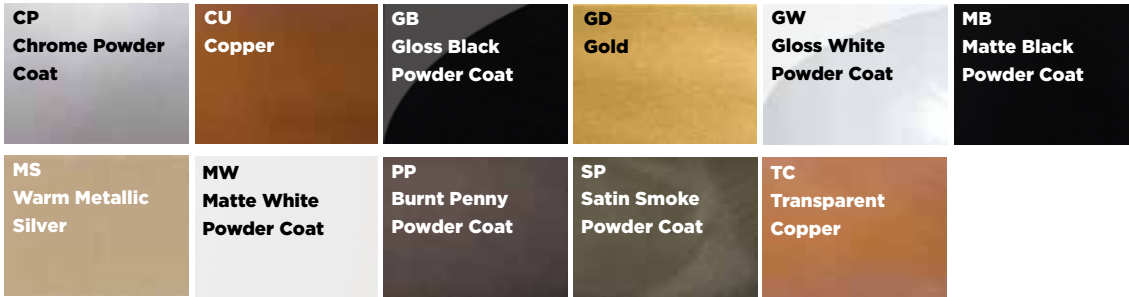

KATE PENDANT

FINISHES

Painted Metal