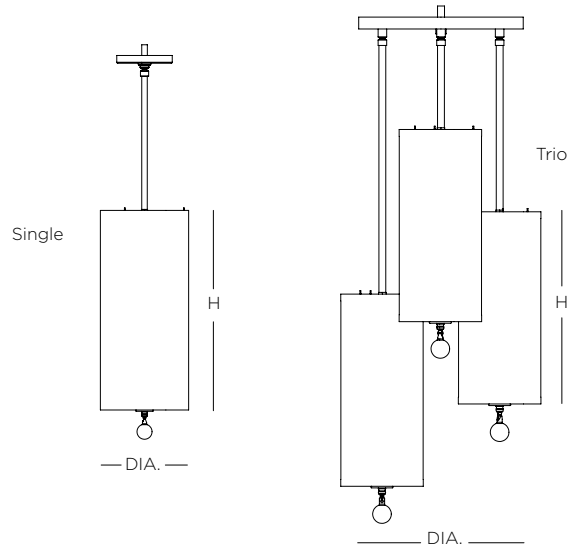

KATE PENDANT

Specifications Medium Base

Size	DIA.	H	Sockets
01	6"	18"	1 x 75W max
02	16"	18"	3 x 75W max

Ordering

Model	Size	Lamping	Suggested - Finish	Suggested - Fabric
SKATP	01 = Cylinder	MB Medium Base Socket	BN Brushed Nickel RB Hand-Rubbed Bronze	301 Beige Linen 302 Oatmeal Linen 303 White Linen

Example: SKATP01MB-BN-301

Ordering

Model	Size	Lamping	Suggested - Finish	Suggested - Fabric Shade 1	Suggested - Fabric Shade 2	Suggested - Fabric Shade 3
SKATP	02 = Trio Cylinder	MB Medium Base Socket	BN Brushed Nickel RB Hand-Rubbed Bronze	301 Beige Linen 302 Oatmeal Linen 303 White Linen	301 Beige Linen 302 Oatmeal Linen 303 White Linen	301 Beige Linen 302 Oatmeal Linen 303 White Linen

Example: SKATP02MB-BN-301-302-303

All specifications and dimensions subject to change without notice.