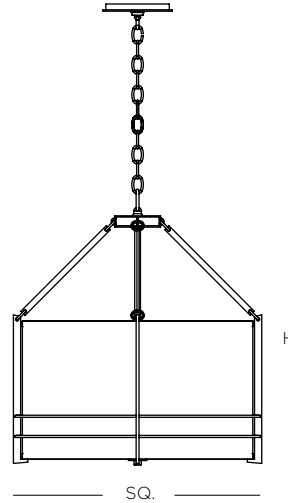

MESA Square Pendant

CONSTRUCTION:

- Fabric shade
- Sculpted metal decorative framework
- White acrylic diffuser with center finial
- Comes standard with second canopy and 6 ft. chain
- 12 ft. of field adjustable wire included

ELECTRICAL:

- 120V medium base sockets

CERTIFICATION:

- cULus Listed

MESA Square Pendant

Specifications

Size	SQ.	H	Medium Base Sockets
01	24-1/2"	24"	3 x 100W max

Medium Base

Ordering

Model	Size	Lamping	Suggested - Finish	Suggested - Fabric
SMESP	01	MB Medium Base Socket	PP Burnt Penny RB Hand-Rubbed Bronze	302 Oatmeal Linen 303 White Linen

Example: SMESP01MB-RB-302

All specifications and dimensions subject to change without notice.