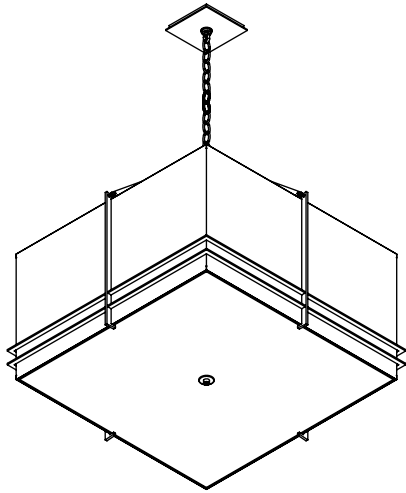

MESA Square Pendant

CONSTRUCTION:

- Fabric shade
- Sculpted metal decorative framework
- White acrylic diffuser with center finial
- Comes standard with second canopy and 6 ft. chain
- 12 ft. of field adjustable wire included

ELECTRICAL:

- 120V medium base sockets

CERTIFICATION:

- cULus Listed

MESA Square Pendant

Specifications

Size	SQ.	H	Medium Base Sockets
01	24-1/2"	24"	3 x 100W max

Medium Base