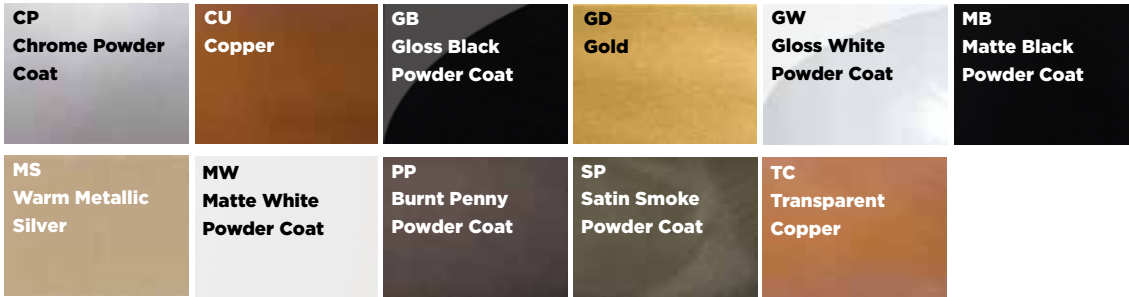

Ordering

Model	Size	Lamping	Suggested - Finish	Suggested - Fabric
SMESP	01	MB Medium Base Socket	PP Burnt Penny RB Hand-Rubbed Bronze	302 Oatmeal Linen 303 White Linen

Example: SMESP01MB-RB-302

All specifications and dimensions subject to change without notice.

MESA Square Pendant

FINISHES

Painted Metal

Etched Metal

FABRICS

Silks

Linens

Vern Yip Fabrics