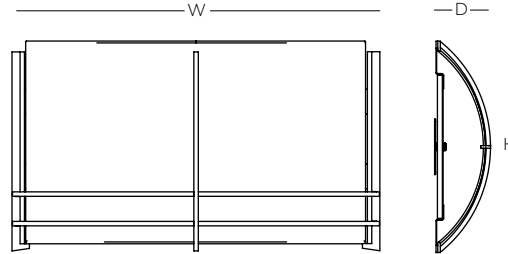

# MESA Sconce

Specifications				Candelabra Base
Size	H	W	D	Sockets
01	8"	14"	4"	2 x 40W max