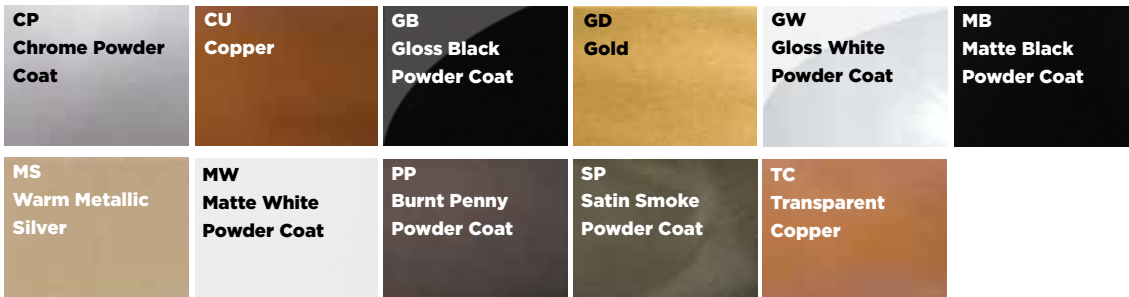

MESA Sconce

FINISHES

Painted Metal