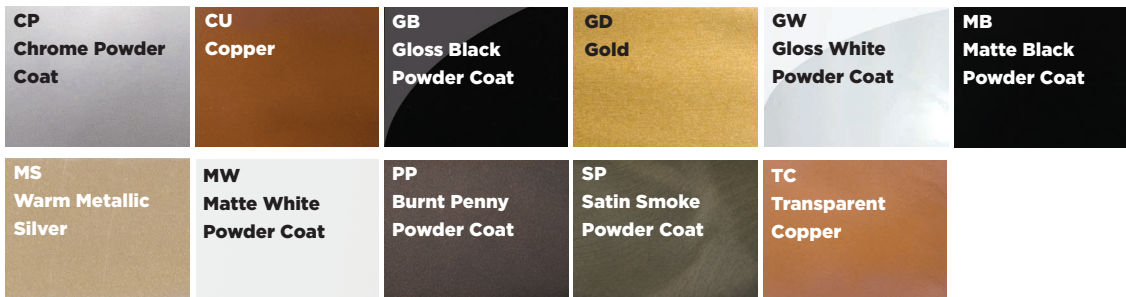

PHOEBE Pendant

CONSTRUCTION:

- Pleated fabric shade
- Copper, gold or silver leafing liner
- 36 in. of field adjustable cable

ELECTRICAL:

- For use with LED bulbs only (20W MAX)

CERTIFICATION:

- ETL Listed

PHOEBE Pendant

Specifications Medium Base

| Size | DIA. | H | Sockets |
|------|------|----|-------------|
| 01 | 24" | 8" | 4 x 20W max |
| 02 | 32" | 9" | 4 x 20W max |

Ordering

| Model | Size | Lamping | Suggested - Finish | - Fabric |
|-------|----------------------|-----------------------|---|--|
| SPHBP | 01 = 24" 02 = 32" | RW Medium Base Socket | BN Brushed Nickel PN Polished Nickel | 503 Pleated Black Silk Chiffon 504 Pleated White Silk Chiffon |

Example: SPHBP01RW-BN-503

All specifications and dimensions subject to change without notice.

FINISHES

Painted Metal

Plated Metal

Etched Metal

FABRICS