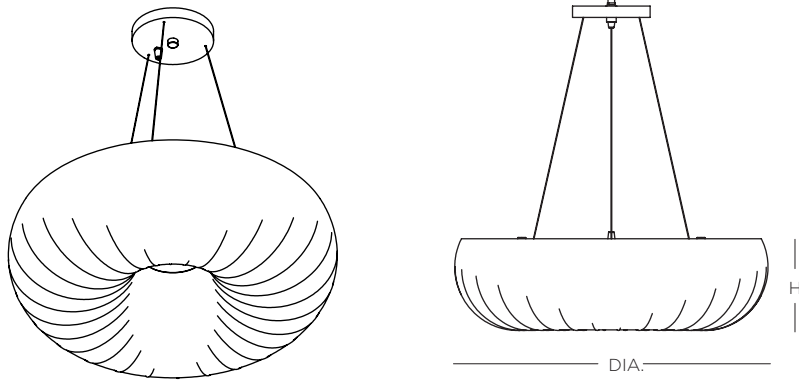

PHOEBE Pendant

CONSTRUCTION:

- Pleated fabric shade
- Copper, gold or silver leafing liner
- 36 in. of field adjustable cable

ELECTRICAL:

- For use with LED bulbs only (20W MAX)

CERTIFICATION:

- ETL Listed

PHOEBE Pendant

Specifications Medium Base

| Size | DIA. | H | Sockets |
|------|------|----|-------------|
| 01 | 24" | 8" | 4 x 20W max |
| 02 | 32" | 9" | 4 x 20W max |

Ordering

| Model | Size | Lamping | Suggested - Finish | - Fabric |
|-------|----------------------|-----------------------|---|--|
| SPHBP | 01 = 24" 02 = 32" | RW Medium Base Socket | BN Brushed Nickel PN Polished Nickel | 503 Pleated Black Silk Chiffon 504 Pleated White Silk Chiffon |

Example: SPHBP01RW-BN-503

All specifications and dimensions subject to change without notice.

FINISHES

Painted Metal

Plated Metal

Etched Metal

FABRICS