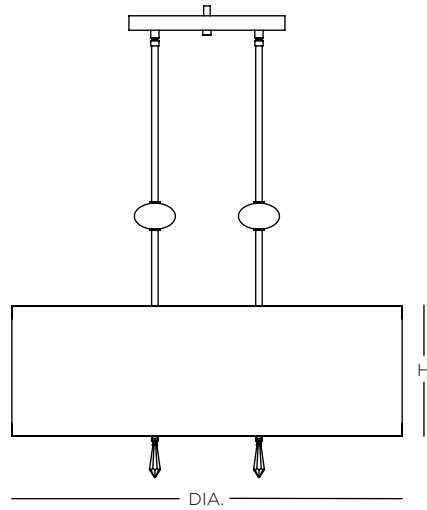

## CONSTRUCTION:

- Fabric shade
- White acrylic bottom diffuser with decorative crystal finial
- Crystal stem accents
- (2) 36 in. standard stem kit includes 6 in., 12 in. and 18 in. sections for adjustability
- Additional stem sections available, maximum height 12 ft.
- 12 ft. of field adjustable wire included

# ATHENS Oval PENDANT

Specifications			Medium Base
Size	L x W	H	Sockets
04	30" x 12"	10"	2 x 100W max
05	36" x 14"	12"	3 x 100W max