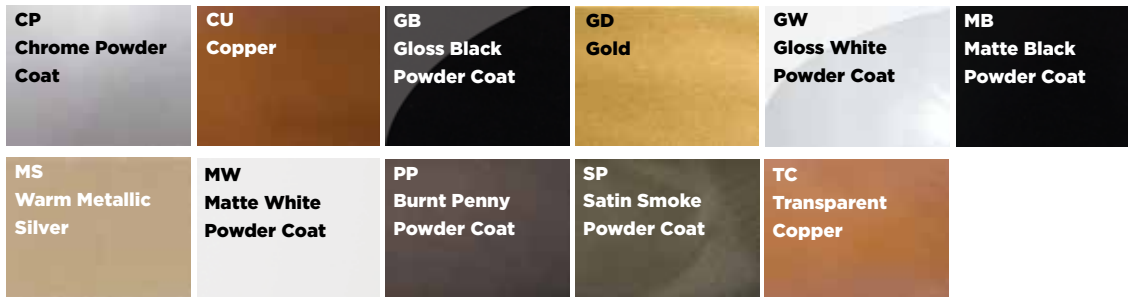

ATHENS Oval PENDANT

FINISHES

Painted Metal