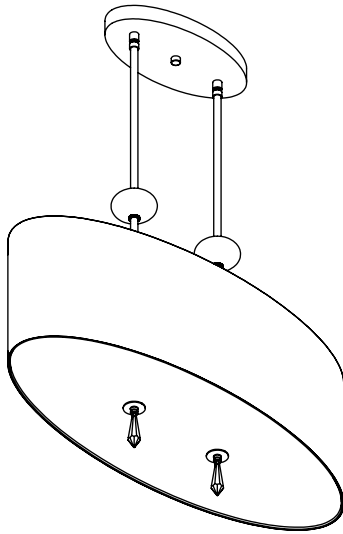

# ATHENS Oval PENDANT

---

## CONSTRUCTION:

- Fabric shade
- White acrylic bottom diffuser with decorative crystal finial
- Crystal stem accents
- (2) 36 in. standard stem kit includes 6 in., 12 in. and 18 in. sections for adjustability
- Additional stem sections available, maximum height 12 ft.
- 12 ft. of field adjustable wire included

# ATHENS Oval PENDANT

Specifications			Medium Base
Size	L x W	H	Sockets
04	30" x 12"	10"	2 x 100W max
05	36" x 14"	12"	3 x 100W max