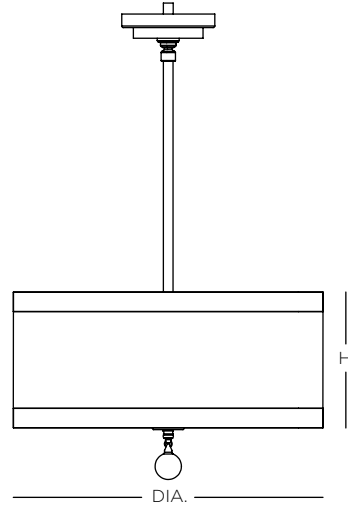

AUDREY PENDANT

Specifications		Medium Base	Integrated LED		
Size	DIA.	H	Sockets	Source Lumens	Wattage
01	16"	7"	2 x 75W max	2400	30W
02	24"	12"	3 x 75W max	3200	44W
03	32"	16"	3 x 100W max	4400	55W

Ordering

Model	Size	Lamping	Suggested - Finish	Suggested - Fabric
SAUDP	01 = 16"	MB Medium Base Socket	PN Polished Nickel	203 Black Silk Dupioni
	02 = 24"	L1 LED (120V TRIAC Dimming)	RB Hand-Rubbed Bronze	206 Ivory Silk Dupioni
	03 = 32"	L2 LED (120-277V 0-10V Dimming)		302 Oatmeal Linen

Example: SAUDP01MB-RB-301

All specifications and dimensions subject to change without notice.