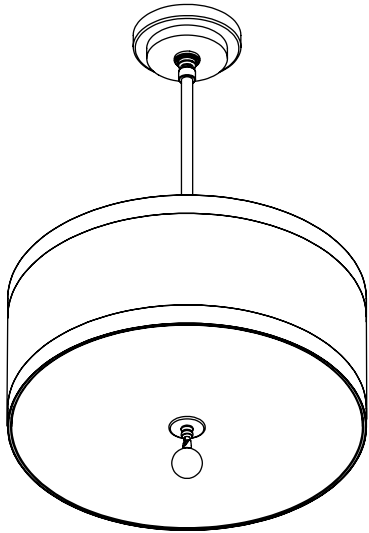

## CONSTRUCTION:

- Fabric shade
- White acrylic bottom diffuser with decorative crystal finial
- Decorative glass accent
- 36 in. standard stem kit includes 6 in., 12 in. and 18 in. sections for adjustability
- Additional stem sections available, maximum height 12 ft.
- 12 ft. of field adjustable wire included

# AUDREY PENDANT

| Specifications |      | Medium Base | Integrated LED |               |         |
|----------------|------|-------------|----------------|---------------|---------|
| Size           | DIA. | H           | Sockets        | Source Lumens | Wattage |
| 01             | 16"  | 7"          | 2 x 75W max    | 2400          | 30W     |
| 02             | 24"  | 12"         | 3 x 75W max    | 3200          | 44W     |
| 03             | 32"  | 16"         | 3 x 100W max   | 4400          | 55W     |