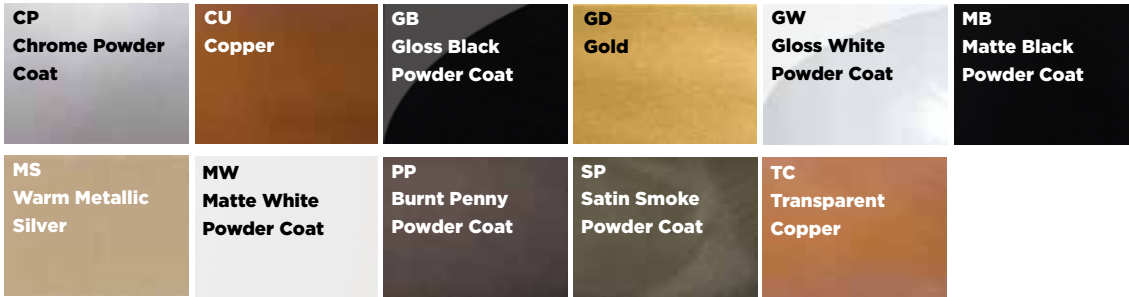

AUDREY PENDANT

FINISHES

Painted Metal