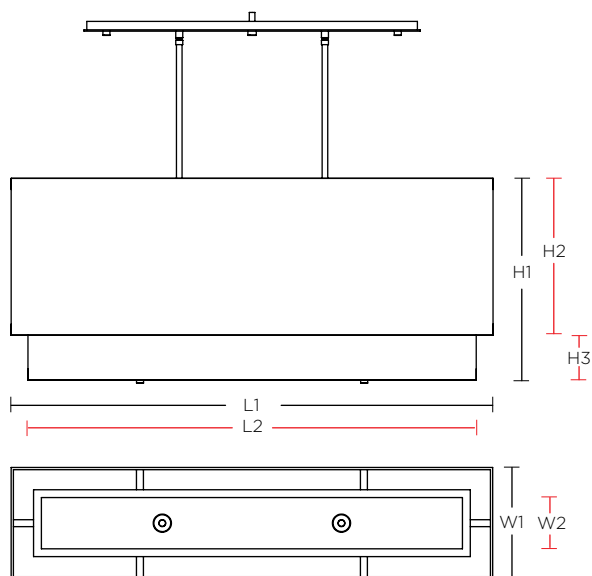

CASCADE RECTANGLE PENDANT

CONSTRUCTION:

- Fabric shade
- Trim option available, lower tiers can be trimmed to match to top tier fabric
- White acrylic diffuser with center finial
- White acrylic diffuser with center finial
- 36 in. standard stem kit includes 6 in., 12 in. and 18 in. sections for adjustability
- Additional stem sections available, maximum height 12 ft.
- 12 ft. of field adjustable wire included

ELECTRICAL:

- 120V medium base sockets

CERTIFICATION:

- cULus Listed

CASCADE RECTANGLE PENDANT

Specifications

Size	L1	L2	W1	W2	H1	H2	H3	Medium Base
06	43"	40"	10"	7"	14"	10"	4"	3x 100W max

Ordering