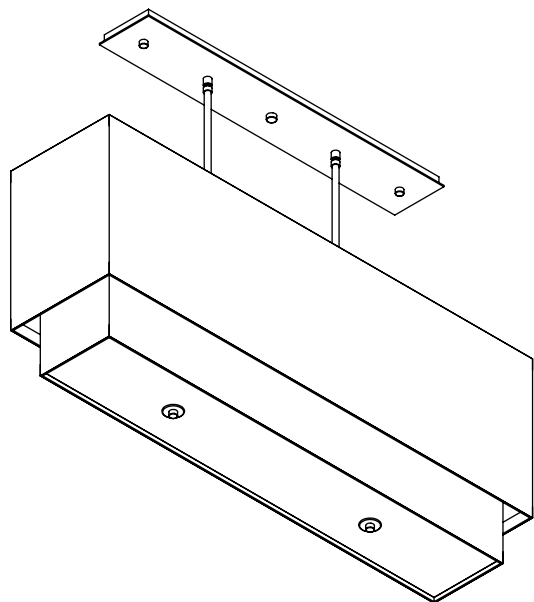

CASCADE RECTANGLE PENDANT

CONSTRUCTION:

- Fabric shade
- Trim option available, lower tiers can be trimmed to match to top tier fabric
- White acrylic diffuser with center finial
- White acrylic diffuser with center finial
- 36 in. standard stem kit includes 6 in., 12 in. and 18 in. sections for adjustability
- Additional stem sections available, maximum height 12 ft.
- 12 ft. of field adjustable wire included

ELECTRICAL:

- 120V medium base sockets

CERTIFICATION:

- cULus Listed

CASCADE RECTANGLE PENDANT

Specifications

Size	L1	L2	W1	W2	H1	H2	H3	Medium Base
06	43"	40"	10"	7"	14"	10"	4"	3x 100W max

Ordering