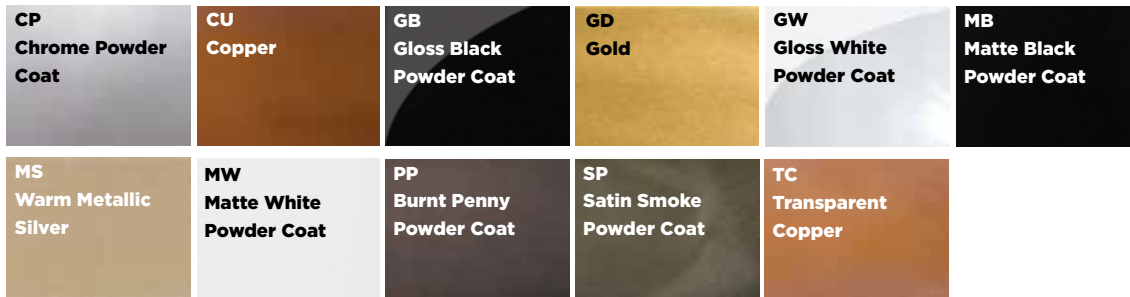

- Bottom Fabric*
203 Black Silk Dupioni
205 Espresso Silk Dupioni
206 Ivory Silk Dupioni

Example: SCASP06MB-BN-206-206

All specifications and dimensions subject to change without notice.

CASCADE RECTANGLE PENDANT

FINISHES

Painted Metal

Plated Metal

Etched Metal

FABRICS

Silks

Linens

Vern Yip Fabrics