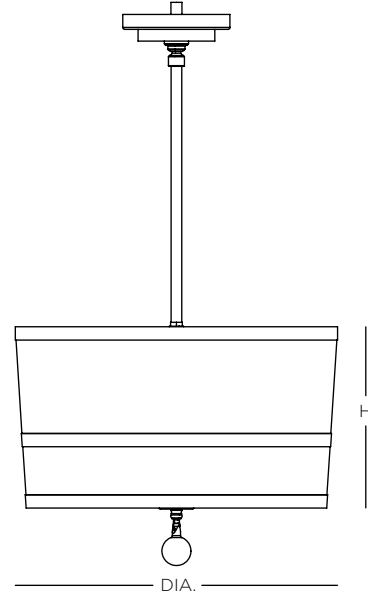

COCO PENDANT

CONSTRUCTION:

- Fabric shade
- White acrylic bottom diffuser
- Decorative glass accent
- 36 in. standard stem kit includes 6 in., 12 in. and 18 in. sections for adjustability
- Additional stem sections available, maximum height 12 ft.
- 12 ft. of field adjustable wire included

ELECTRICAL:

- 120V medium base sockets
- Integrated LED option (50,000 Hrs., 90 CRI, CCT 3000K)

CERTIFICATION:

- cULus Listed (medium base)
- ETL Listed (LED)

COCO PENDANT

Specifications		Medium Base	Integrated LED		
Size	DIA.	H	Sockets	Source Lumens	Wattage
01	16"	8"	2 x 75W max	2400	30W
02	20"	10"	2 x 75W max	3200	44W
03	24"	12"	3 x 100W max	3200	44W

Ordering

Model	Size	Lamping	Suggested - Finish	Suggested - Top Fabric	Suggested - Bottom Fabric
SCOCP	01 = 16"	MB Medium Base Socket	BN Brushed Nickel	203 Black Silk Dupioni	203 Black Silk Dupioni
	02 = 20"	L1 LED (120V TRIAC Dimming)	RB Hand-Rubbed Bronze	205 Espresso Silk Dupioni	205 Espresso Silk Dupioni
	03 = 24"	L2 LED (120-277V 0-10V Dimming)		206 Ivory Silk Dupioni	206 Ivory Silk Dupioni