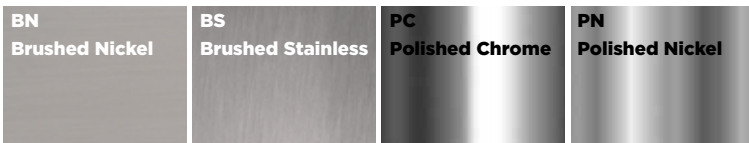

Ordering

Model	Size	Lamping	Suggested - Finish	Suggested - Top Fabric	Suggested - Bottom Fabric
SCOCP	01 = 16"	MB Medium Base Socket	BN Brushed Nickel	203 Black Silk Dupioni	203 Black Silk Dupioni
	02 = 20"	L1 LED (120V TRIAC Dimming)	RB Hand-Rubbed Bronze	205 Espresso Silk Dupioni	205 Espresso Silk Dupioni
	03 = 24"	L2 LED (120-277V 0-10V Dimming)		206 Ivory Silk Dupioni	206 Ivory Silk Dupioni

Example: SCOCP02L1-BN-205-206

All specifications and dimensions subject to change without notice.

COCO PENDANT

FINISHES

Painted Metal

Plated Metal

Etched Metal

FABRICS