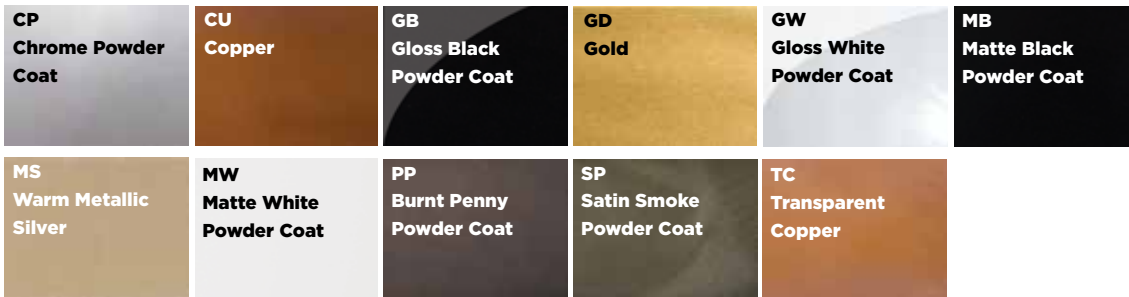

ELECTRICAL:

- 120V medium base sockets
- Integrated LED option (50,000 Hrs., 90 CRI, CCT 3000K)

CERTIFICATION:

- cULus Listed (medium base)
- ETL Listed (LED)

COCO PENDANT

Specifications		Medium Base	Integrated LED		
Size	DIA.	H	Sockets	Source Lumens	Wattage
01	16"	8"	2 x 75W max	2400	30W
02	20"	10"	2 x 75W max	3200	44W
03	24"	12"	3 x 100W max	3200	44W

Ordering

Model	Size	Lamping	Suggested - Finish	Suggested - Top Fabric	Suggested - Bottom Fabric
SCOCP	01 = 16"	MB Medium Base Socket	BN Brushed Nickel	203 Black Silk Dupioni	203 Black Silk Dupioni
	02 = 20"	L1 LED (120V TRIAC Dimming)	RB Hand-Rubbed Bronze	205 Espresso Silk Dupioni	205 Espresso Silk Dupioni
	03 = 24"	L2 LED (120-277V 0-10V Dimming)		206 Ivory Silk Dupioni	206 Ivory Silk Dupioni

Example: SCOCP02L1-BN-205-206

All specifications and dimensions subject to change without notice.

COCO PENDANT

FINISHES

Painted Metal

Plated Metal

Etched Metal

FABRICS