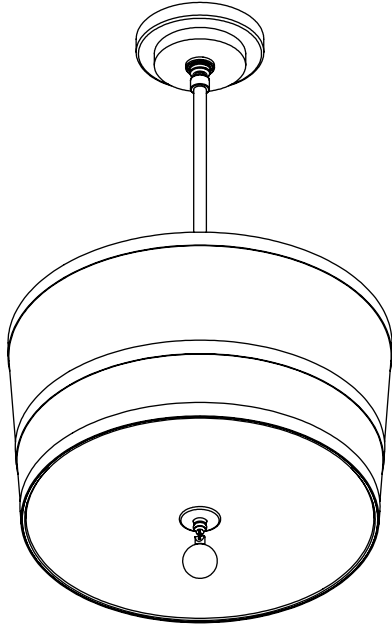

COCO PENDANT

CONSTRUCTION:

- Fabric shade
- White acrylic bottom diffuser
- Decorative glass accent
- 36 in. standard stem kit includes 6 in., 12 in. and 18 in. sections for adjustability
- Additional stem sections available, maximum height 12 ft.
- 12 ft. of field adjustable wire included

ELECTRICAL:

- 120V medium base sockets
- Integrated LED option (50,000 Hrs., 90 CRI, CCT 3000K)

CERTIFICATION:

- cULus Listed (medium base)
- ETL Listed (LED)

COCO PENDANT

Specifications		Medium Base	Integrated LED		
Size	DIA.	H	Sockets	Source Lumens	Wattage
01	16"	8"	2 x 75W max	2400	30W
02	20"	10"	2 x 75W max	3200	44W
03	24"	12"	3 x 100W max	3200	44W

Ordering

Model	Size	Lamping	Suggested - Finish	Suggested - Top Fabric	Suggested - Bottom Fabric
SCOCP	01 = 16"	MB Medium Base Socket	BN Brushed Nickel	203 Black Silk Dupioni	203 Black Silk Dupioni
	02 = 20"	L1 LED (120V TRIAC Dimming)	RB Hand-Rubbed Bronze	205 Espresso Silk Dupioni	205 Espresso Silk Dupioni
	03 = 24"	L2 LED (120-277V 0-10V Dimming)		206 Ivory Silk Dupioni	206 Ivory Silk Dupioni