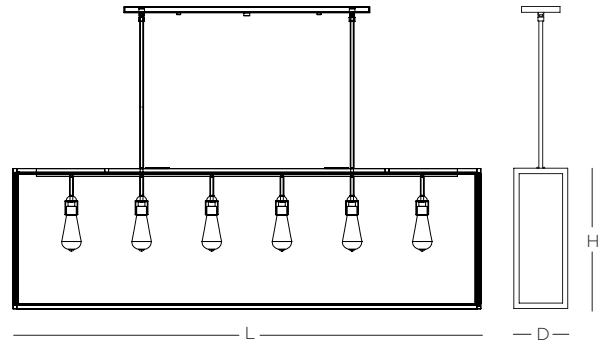

DARBY Pendant

CONSTRUCTION:

- Metal frame with copper screen
- 36 in. standard stem kit includes 6 in., 12 in. and 18 in. sections for adjustability
- Additional stem sections available, maximum height 12 ft.
- 12 ft. of field adjustable wire included
- Recommended for use with vintage Edison bulb

ELECTRICAL:

- 120V medium base sockets

CERTIFICATION:

- cULus Listed

DARBY Pendant

Specifications				Medium Base
Size	H	L	D	Sockets
01	18"	7"	7"	1 x 60W max
02	18"	33"	7"	3 x 60W max
03	18"	60"	7"	6 x 60W max

Ordering

Model	Size	Lamping	Suggested - Finish
SDARP	01 = 7" 02 = 33" 03 = 60"	MB Medium Base Socket	RB Hand-Rubbed Bronze

Example: SDARP02MB-RB

All specifications and dimensions subject to change without notice.