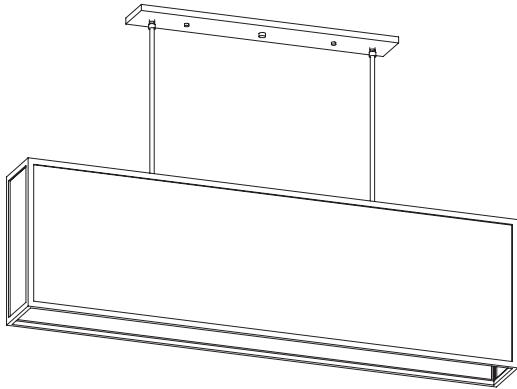

DARBY Pendant

CONSTRUCTION:

- Metal frame with copper screen
- 36 in. standard stem kit includes 6 in., 12 in. and 18 in. sections for adjustability
- Additional stem sections available, maximum height 12 ft.
- 12 ft. of field adjustable wire included
- Recommended for use with vintage Edison bulb

ELECTRICAL:

- 120V medium base sockets

CERTIFICATION:

- cULus Listed

DARBY Pendant

Specifications				Medium Base
Size	H	L	D	Sockets
01	18"	7"	7"	1 x 60W max
02	18"	33"	7"	3 x 60W max
03	18"	60"	7"	6 x 60W max

Ordering

Model	Size	Lamping	Suggested - Finish
SDARP	01 = 7" 02 = 33" 03 = 60"	MB Medium Base Socket	RB Hand-Rubbed Bronze

Example: SDARP02MB-RB

All specifications and dimensions subject to change without notice.