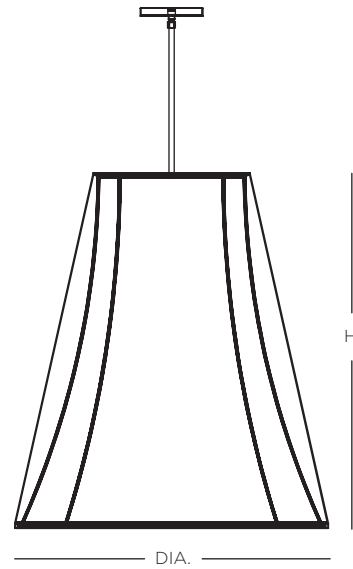

SILHOUETTE PENDANT

CONSTRUCTION:

- Sheer organza outer shade with white inner shade
- 36 in. standard stem kit includes 6 in., 12 in. and 18 in. sections for adjustability
- Additional stem sections available, maximum height 12 ft.
- Recommended for use with G-style bulb

ELECTRICAL:

- 120V medium base sockets

CERTIFICATION:

- cULus Listed

SILHOUETTE PENDANT

Specifications Medium Base

Size	DIA.	H	Sockets
01	24"	27"	1 x 40W max
02	30"	34"	1 x 60W max

Ordering

Model	Size	Lamping	Suggested - Finish*	Suggested - Fabric
SSILP	01 = 24" 02 = 30"	MB Medium Base Socket	PN Polished Nickel RB Hand-Rubbed Bronze	601 White Sheer Organza 602 Bronze Sheer Organza

Example: SSILP01MB-PN-601