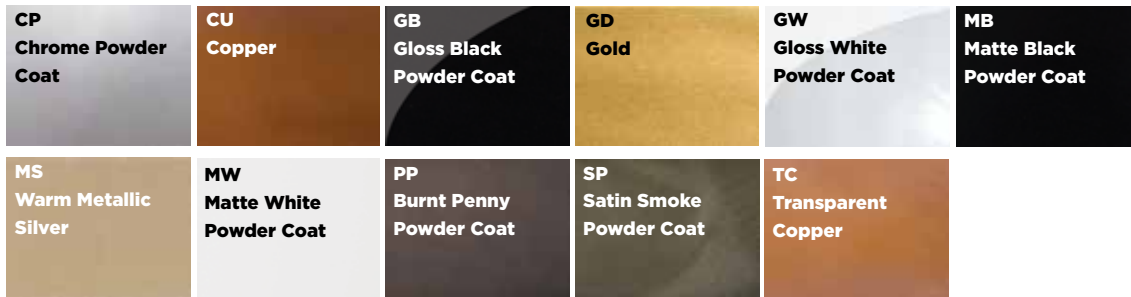

SILHOUETTE PENDANT

FINISHES

Painted Metal