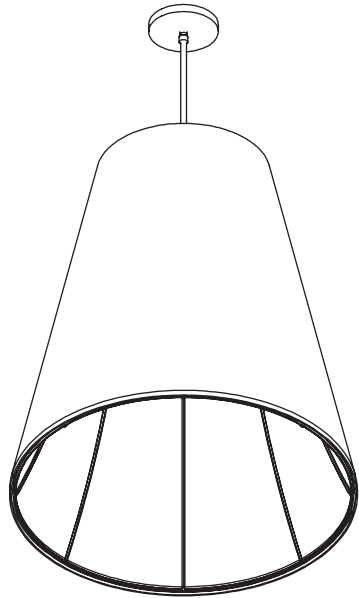

SILHOUETTE PENDANT

CONSTRUCTION:

- Sheer organza outer shade with white inner shade
- 36 in. standard stem kit includes 6 in., 12 in. and 18 in. sections for adjustability
- Additional stem sections available, maximum height 12 ft.
- Recommended for use with G-style bulb

ELECTRICAL:

- 120V medium base sockets

CERTIFICATION:

- cULus Listed

SILHOUETTE PENDANT

Specifications Medium Base

Size	DIA.	H	Sockets
01	24"	27"	1 x 40W max
02	30"	34"	1 x 60W max

Ordering

Model	Size	Lamping	Suggested - Finish*	Suggested - Fabric
SSILP	01 = 24" 02 = 30"	MB Medium Base Socket	PN Polished Nickel RB Hand-Rubbed Bronze	601 White Sheer Organza 602 Bronze Sheer Organza

Example: SSILP01MB-PN-601