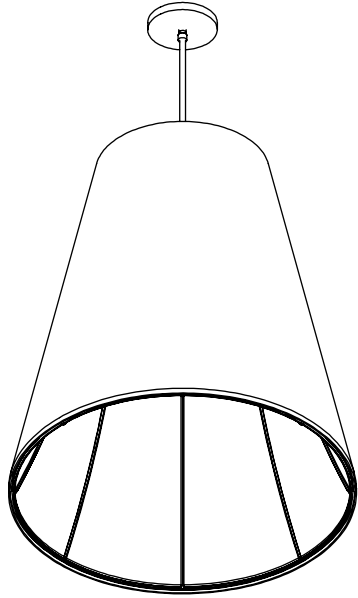

# SILHOUETTE PENDANT

---

## CONSTRUCTION:

- Sheer organza outer shade with white inner shade
- 36 in. standard stem kit includes 6 in., 12 in. and 18 in. sections for adjustability
- Additional stem sections available, maximum height 12 ft.
- Recommended for use with G-style bulb

## Specifications Medium Base

Size	DIA.	H	Sockets
01	24"	27"	1 x 40W max
02	30"	34"	1 x 60W max