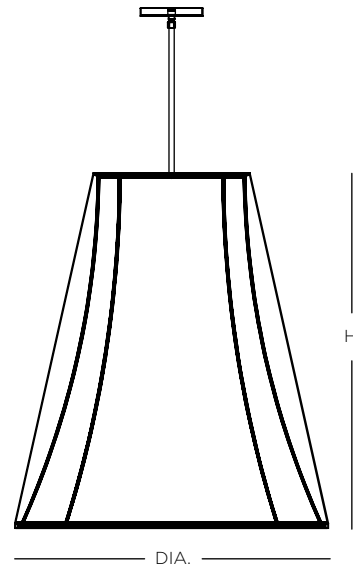

SILHOUETTE PENDANT

Specifications Medium Base

Size	DIA.	H	Sockets
01	24"	27"	1 x 40W max
02	30"	34"	1 x 60W max

Ordering

Model	Size	Lamping	Suggested - Finish*	Suggested - Fabric
SSILP	01 = 24" 02 = 30"	MB Medium Base Socket	PN Polished Nickel RB Hand-Rubbed Bronze	601 White Sheer Organza 602 Bronze Sheer Organza

Example: SSILP01MB-PN-601

All specifications and dimensions subject to change without notice.