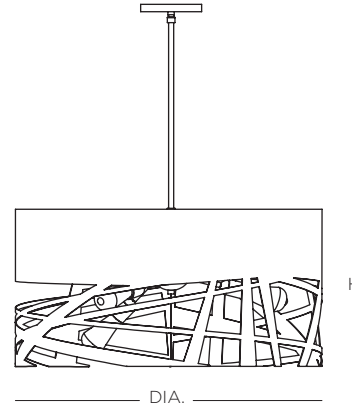

TEMPEST PENDANT

CONSTRUCTION:

- Decorative cut metal shade with internal decorative bulb cluster
- 36 in. standard stem kit includes 6 in., 12 in. and 18 in. sections for adjustability
- Additional stem sections available, maximum height 12 ft.
- 12 ft. of field adjustable wire included
- Recommended for use with vintage Edison bulb

ELECTRICAL:

- 120V medium base sockets

CERTIFICATION:

- cULus Listed

TEMPEST PENDANT

Specifications			Medium Base
Size	DIA.	H	Sockets
01	24"	13"	3 x 60W max
02	30"	16"	5 x 100W max
03	36"	19"	5 x 100W max

Ordering

Model	Size	Lamping	Suggested - Outer Finish*	-Inner Finish
STEMP	01 = 24" 02 = 30" 03 = 36"	MB Medium Base Socket	MB Matte Black BS Brushed Stainless	GD Gold TC Transparent Copper

All specifications and dimensions subject to change without notice.