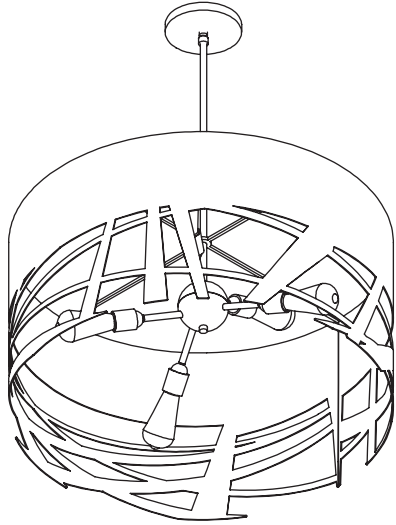

TEMPEST PENDANT

CONSTRUCTION:

- Decorative cut metal shade with internal decorative bulb cluster
- 36 in. standard stem kit includes 6 in., 12 in. and 18 in. sections for adjustability
- Additional stem sections available, maximum height 12 ft.
- 12 ft. of field adjustable wire included
- Recommended for use with vintage Edison bulb

ELECTRICAL:

- 120V medium base sockets

CERTIFICATION:

- cULus Listed

TEMPEST PENDANT

Specifications			Medium Base
Size	DIA.	H	Sockets
01	24"	13"	3 x 60W max
02	30"	16"	5 x 100W max
03	36"	19"	5 x 100W max

Ordering

Model	Size	Lamping	Suggested - Outer Finish*	-Inner Finish
STEMP	01 = 24" 02 = 30" 03 = 36"	MB Medium Base Socket	MB Matte Black BS Brushed Stainless	GD Gold TC Transparent Copper

All specifications and dimensions subject to change without notice.