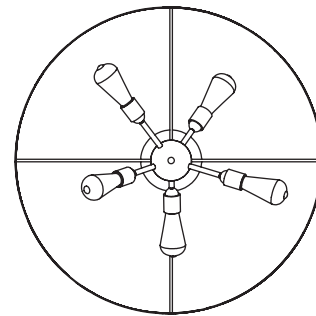

TEMPEST PENDANT

CONSTRUCTION:

- Decorative cut metal shade with internal decorative bulb cluster
- 36 in. standard stem kit includes 6 in., 12 in. and 18 in. sections for adjustability
- Additional stem sections available, maximum height 12 ft.
- 12 ft. of field adjustable wire included
- Recommended for use with vintage Edison bulb

ELECTRICAL:

- 120V medium base sockets

CERTIFICATION:

- cULus Listed

TEMPEST PENDANT

Specifications			Medium Base
Size	DIA.	H	Sockets
01	24"	13"	3 x 60W max
02	30"	16"	5 x 100W max
03	36"	19"	5 x 100W max

Ordering

Model	Size	Lamping	Suggested - Outer Finish*	-Inner Finish
STEMP	01 = 24" 02 = 30" 03 = 36"	MB Medium Base Socket	MB Matte Black BS Brushed Stainless	GD Gold TC Transparent Copper

All specifications and dimensions subject to change without notice.