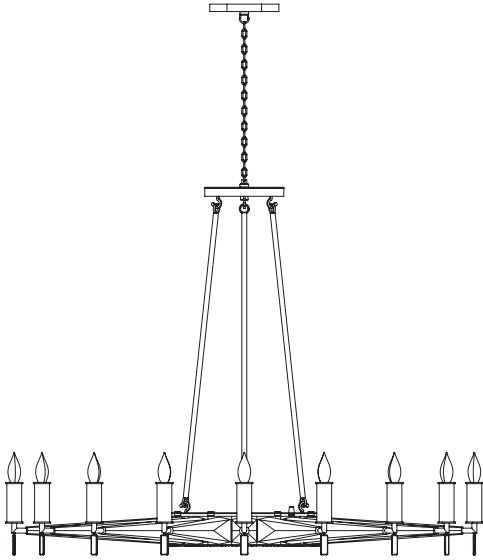

MILAN PENDANT

CONSTRUCTION:

- Solid hard wood decorative arms
- Open sculpted metal center
- Crystal accents
- Comes standard with second canopy and 6 ft. chain
- 12 ft. of field adjustable wire included

ELECTRICAL:

- 120V candelabra base sockets

CERTIFICATION:

- cULus Listed

MILAN PENDANT

Specifications			Candelabra Base
Size	DIA.	H	Sockets
01	48"	32"	18 x 40W max

Ordering

Model	Size	Lamping	- Finish	- Wood Finish
SMLNH	01	CB Candelabra Base	PN Polished Nickel	EB Ebony WN Walnut WH White

Example: SMLNH01CB-PN-WN

All specifications and dimensions subject to change without notice.

FINISHES

Plated Metal

Woods