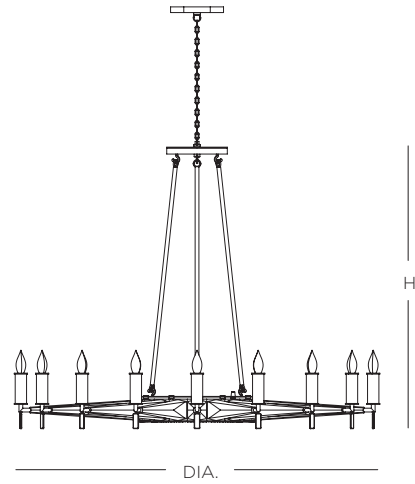

MILAN PENDANT

CONSTRUCTION:

- Solid hard wood decorative arms
- Open sculpted metal center
- Crystal accents
- Comes standard with second canopy and 6 ft. chain
- 12 ft. of field adjustable wire included

ELECTRICAL:

- 120V candelabra base sockets

CERTIFICATION:

- cULus Listed

MILAN PENDANT

Specifications			Candelabra Base
Size	DIA.	H	Sockets
01	48"	32"	18 x 40W max

Ordering

Model	Size	Lamping	- Finish	- Wood Finish
SMLNH	01	CB Candelabra Base	PN Polished Nickel	EB Ebony WN Walnut WH White