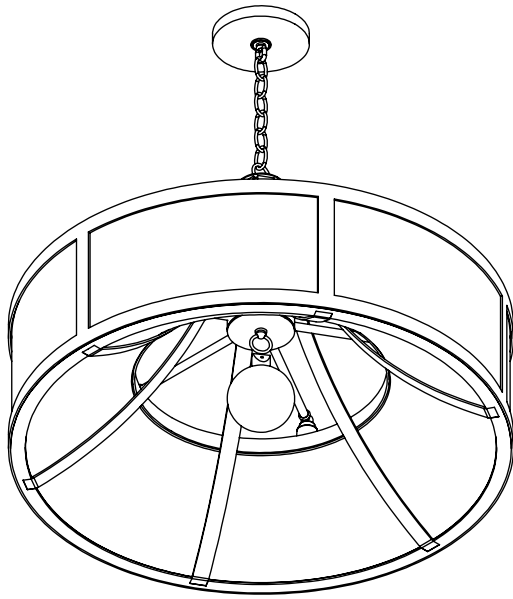

CHELSEA PENDANT

CONSTRUCTION:

- Fabric shade
- Sculpted metal decorative framework
- Decorative glass accent
- Come standard with 6 ft. chain
- 12 ft. of field adjustable wire included

ELECTRICAL:

- Candelabra Base

CERTIFICATION:

- cULus Listed

CHELSEA PENDANT

Specifications Candelabra Base

Size	DIA.	H	Sockets
01	30"	19"	6 x 40W max
02	36"	22"	6 x 40W max

Ordering

Model	Size	Lamping	Suggested - Finish	Suggested - Fabric
SCHLP	01 = 30" 02 = 36"	CB Candelabra Base	PP Burnt Penny RB Hand-Rubbed Bronze	202 Aztec Gold Silk Dupioni 206 Ivory Silk Dupioni 302 Oatmeal Linen

Example: SCHLP01CB-PP-202

All specifications and dimensions subject to change without notice.

CHELSEA PENDANT

FINISHES

Painted Metal

Etched Metal

FABRICS

Silks