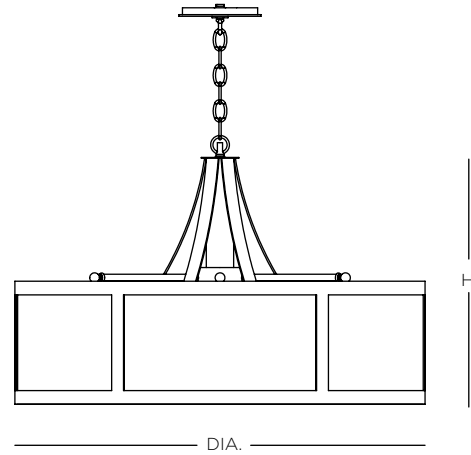

CHELSEA PENDANT

CONSTRUCTION:

- Fabric shade
- Sculpted metal decorative framework
- Decorative glass accent
- Come standard with 6 ft. chain
- 12 ft. of field adjustable wire included

ELECTRICAL:

- Candelabra Base

CERTIFICATION:

- cULus Listed

CHELSEA PENDANT

Specifications Candelabra Base

Size	DIA.	H	Sockets
01	30"	19"	6 x 40W max
02	36"	22"	6 x 40W max

Ordering

Model	Size	Lamping	Suggested - Finish	Suggested - Fabric
SCHLP	01 = 30" 02 = 36"	CB Candelabra Base	PP Burnt Penny RB Hand-Rubbed Bronze	202 Aztec Gold Silk Dupioni 206 Ivory Silk Dupioni 302 Oatmeal Linen