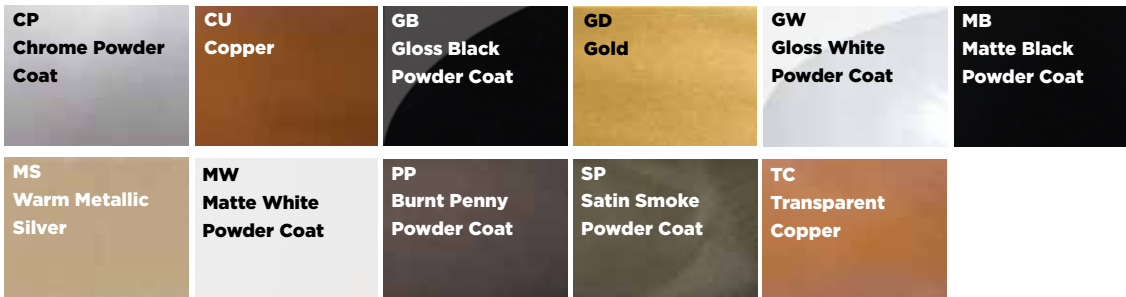

CERTIFICATION:

- cULus Listed

CHELSEA PENDANT

Specifications Candelabra Base

Size	DIA.	H	Sockets
01	30"	19"	6 x 40W max
02	36"	22"	6 x 40W max

Ordering

Model	Size	Lamping	Suggested - Finish	Suggested - Fabric
SCHLP	01 = 30" 02 = 36"	CB Candelabra Base	PP Burnt Penny RB Hand-Rubbed Bronze	202 Aztec Gold Silk Dupioni 206 Ivory Silk Dupioni 302 Oatmeal Linen

Example: SCHLP01CB-PP-202

All specifications and dimensions subject to change without notice.

CHELSEA PENDANT

FINISHES

Painted Metal

Etched Metal

FABRICS

Silks