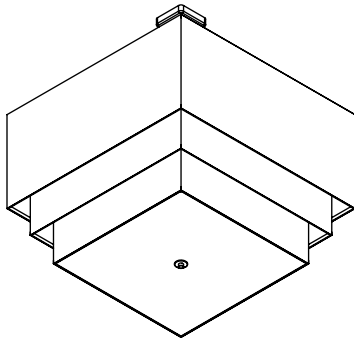

CASCADE SQUARE PENDANT

CONSTRUCTION:

- Fabric shade
- Standard without trim, frame shadow can create a trimmed appearance when lit
- Trim option available, lower tiers can be trimmed to match to top tier fabric
- White acrylic diffuser with center finial
- 36 in. standard stem kit includes 6 in., 12 in. and 18 in. sections for adjustability
- Additional stem sections available, maximum height 12 ft.
- 12 ft. of field adjustable wire included

ELECTRICAL:

- 120V medium base sockets

CERTIFICATION:

- cULus Listed

CASCADE SQUARE PENDANT

Double Tier

Double Tier Specifications

Size	SQ1	SQ2	H1	H2	H3	Medium Base	Sockets
01	20"	16"	12"	9"	3"		3 x 100W max
02	24"	20"	16"	12"	4"		3 x 100W max
03	32"	28"	20"	16"	4"		3 x 100W max

Ordering Double Tier

Model	Size	Lamping	- Finish*	Suggested - Top Fabric*	Suggested - Bottom Fabric*
SCASP	01 = 20" Double Tier 02 = 24" Double Tier 03 = 32" Double Tier	MB Medium Base Socket	BN Brushed Nickel RB Hand-Rubbed Bronze	203 Black Silk Dupioni 205 Espresso Silk Dupioni 206 Ivory Silk Dupioni	203 Black Silk Dupioni 205 Espresso Silk Dupioni 206 Ivory Silk Dupioni

Example: SCASP01MB-BN-203-205

All specifications and dimensions subject to change without notice.

Triple Tier

Triple Tier Specifications

Size	SQ1	SQ2	SQ3	H1	H2	H3	H4	Medium Base	Sockets
04	24"	20"	16"	20"	12"	4"	4"		3x 100W max
05	32"	28"	24"	16"	4"	4"	4"		3x 100W max