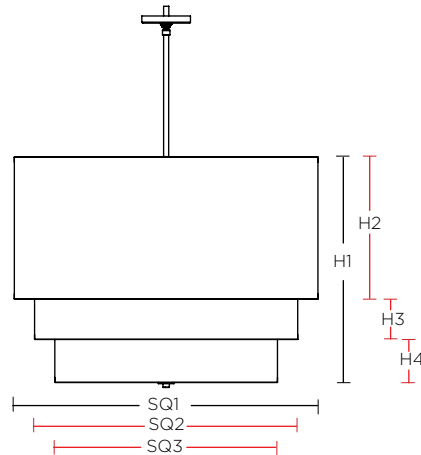

CASCADE SQUARE PENDANT

CONSTRUCTION:

- Fabric shade
- Standard without trim, frame shadow can create a trimmed appearance when lit
- Trim option available, lower tiers can be trimmed to match to top tier fabric
- White acrylic diffuser with center finial
- 36 in. standard stem kit includes 6 in., 12 in. and 18 in. sections for adjustability
- Additional stem sections available, maximum height 12 ft.
- 12 ft. of field adjustable wire included

ELECTRICAL:

- 120V medium base sockets

CERTIFICATION:

- cULus Listed

CASCADE SQUARE PENDANT

Double Tier

Double Tier Specifications

Size	SQ1	SQ2	H1	H2	H3	Medium Base	Sockets
01	20"	16"	12"	9"	3"		3 x 100W max
02	24"	20"	16"	12"	4"		3 x 100W max
03	32"	28"	20"	16"	4"		3 x 100W max

Ordering Double Tier

Model	Size	Lamping	- Finish*	Suggested - Top Fabric*	Suggested - Bottom Fabric*
SCASP	01 = 20" Double Tier 02 = 24" Double Tier 03 = 32" Double Tier	MB Medium Base Socket	BN Brushed Nickel RB Hand-Rubbed Bronze	203 Black Silk Dupioni 205 Espresso Silk Dupioni 206 Ivory Silk Dupioni	203 Black Silk Dupioni 205 Espresso Silk Dupioni 206 Ivory Silk Dupioni

Example: SCASP01MB-BN-203-205

All specifications and dimensions subject to change without notice.

Triple Tier

Triple Tier Specifications

Size	SQ1	SQ2	SQ3	H1	H2	H3	H4	Medium Base	Sockets
04	24"	20"	16"	20"	12"	4"	4"		3x 100W max
05	32"	28"	24"	16"	4"	4"	4"		3x 100W max