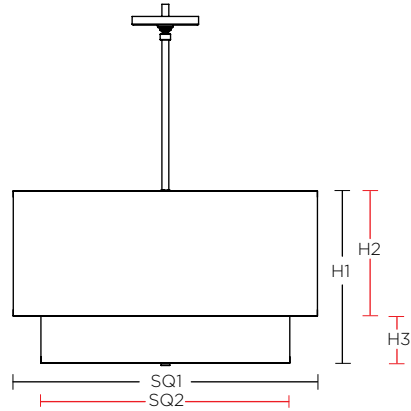

CASCADE SQUARE PENDANT

CONSTRUCTION:

- Fabric shade
- Standard without trim, frame shadow can create a trimmed appearance when lit
- Trim option available, lower tiers can be trimmed to match to top tier fabric
- White acrylic diffuser with center finial
- 36 in. standard stem kit includes 6 in., 12 in. and 18 in. sections for adjustability
- Additional stem sections available, maximum height 12 ft.
- 12 ft. of field adjustable wire included

ELECTRICAL:

- 120V medium base sockets

CERTIFICATION:

- cULus Listed

CASCADE SQUARE PENDANT

Double Tier

Double Tier Specifications

Size	SQ1	SQ2	H1	H2	H3	Medium Base	Sockets
01	20"	16"	12"	9"	3"		3 x 100W max
02	24"	20"	16"	12"	4"		3 x 100W max
03	32"	28"	20"	16"	4"		3 x 100W max

Ordering Double Tier

Model	Size	Lamping	- Finish*	Suggested - Top Fabric*	Suggested - Bottom Fabric*
SCASP	01 = 20" Double Tier 02 = 24" Double Tier 03 = 32" Double Tier	MB Medium Base Socket	BN Brushed Nickel RB Hand-Rubbed Bronze	203 Black Silk Dupioni 205 Espresso Silk Dupioni 206 Ivory Silk Dupioni	203 Black Silk Dupioni 205 Espresso Silk Dupioni 206 Ivory Silk Dupioni

Example: SCASP01MB-BN-203-205

All specifications and dimensions subject to change without notice.

Triple Tier

Triple Tier Specifications

Size	SQ1	SQ2	SQ3	H1	H2	H3	H4	Medium Base	Sockets
04	24"	20"	16"	20"	12"	4"	4"		3x 100W max
05	32"	28"	24"	16"	4"	4"	4"		3x 100W max