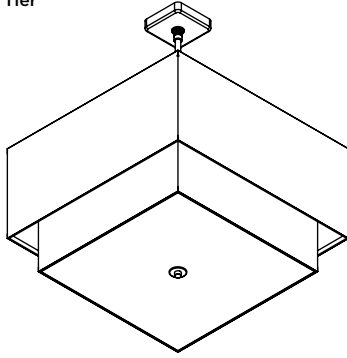

CASCADE SQUARE PENDANT

CONSTRUCTION:

- Fabric shade
- Standard without trim, frame shadow can create a trimmed appearance when lit
- Trim option available, lower tiers can be trimmed to match to top tier fabric
- White acrylic diffuser with center finial
- 36 in. standard stem kit includes 6 in., 12 in. and 18 in. sections for adjustability
- Additional stem sections available, maximum height 12 ft.
- 12 ft. of field adjustable wire included

ELECTRICAL:

- 120V medium base sockets

CERTIFICATION:

- cULus Listed

CASCADE SQUARE PENDANT

Double Tier

Double Tier Specifications

Size	SQ1	SQ2	H1	H2	H3	Medium Base	Sockets
01	20"	16"	12"	9"	3"		3 x 100W max
02	24"	20"	16"	12"	4"		3 x 100W max
03	32"	28"	20"	16"	4"		3 x 100W max

Ordering Double Tier

Model	Size	Lamping	- Finish*	Suggested - Top Fabric*	Suggested - Bottom Fabric*
SCASP	01 = 20" Double Tier 02 = 24" Double Tier 03 = 32" Double Tier	MB Medium Base Socket	BN Brushed Nickel RB Hand-Rubbed Bronze	203 Black Silk Dupioni 205 Espresso Silk Dupioni 206 Ivory Silk Dupioni	203 Black Silk Dupioni 205 Espresso Silk Dupioni 206 Ivory Silk Dupioni

Example: SCASP01MB-BN-203-205

All specifications and dimensions subject to change without notice.

Triple Tier

Triple Tier Specifications

Size	SQ1	SQ2	SQ3	H1	H2	H3	H4	Medium Base	Sockets
04	24"	20"	16"	20"	12"	4"	4"		3x 100W max
05	32"	28"	24"	16"	4"	4"	4"		3x 100W max