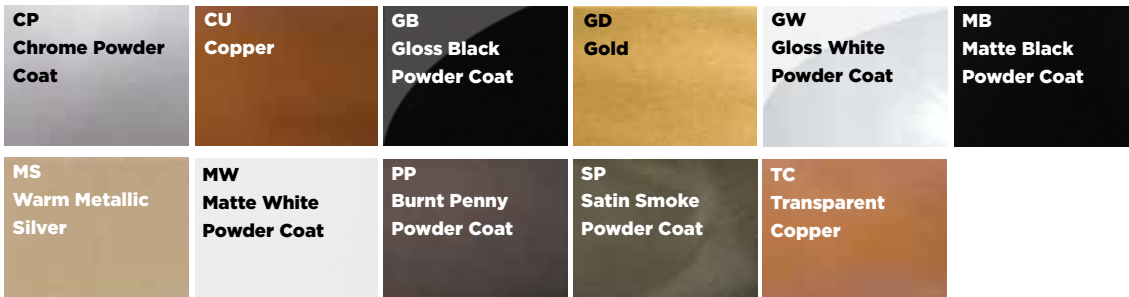

CASCADE SQUARE PENDANT

FINISHES

Painted Metal