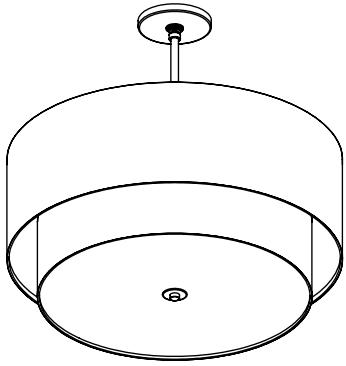

CASCADE OVAL PENDANT

Double Tier

Double Tier

Specifications

Size	L1	L2	W1	W2	H1	H2	H3	Medium Base
12	22"	18"	16"	12"	16"	12"	4"	Sockets
13	26"	22"	20"	16"	20"	16"	4"	3x 100W max
14	30"	26"	24"	20"	22"	18"	4"	3x 100W max

Medium Base

Ordering Double Tier

Model	Size	Lamping	Suggested - Finish*	Suggested - Top Fabric*	Suggested - Bottom Fabric*
SCASP	12 = 22" Double Tier 13 = 26" Double Tier 14 = 30" Double Tier	MB Medium Base Socket	BN Brushed Nickel RB Hand-Rubbed Bronze	203 Black Silk Dupioni 205 Espresso Silk Dupioni 206 Ivory Silk Dupioni	203 Black Silk Dupioni 205 Espresso Silk Dupioni 206 Ivory Silk Dupioni

Example: SCASP12MB-BN-203-205

All specifications and dimensions subject to change without notice.