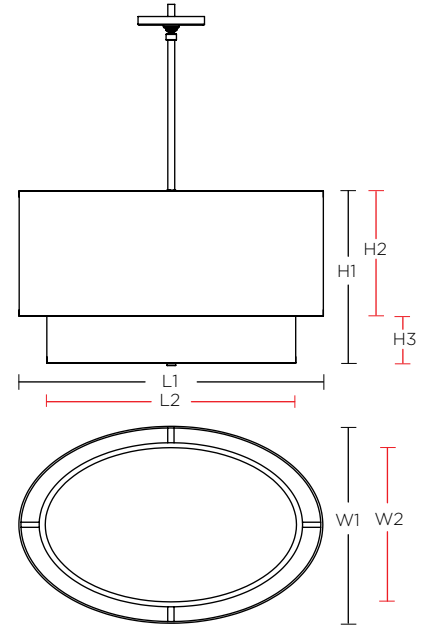

CASCADE OVAL PENDANT

Double Tier

Double Tier

Specifications

Size	L1	L2	W1	W2	H1	H2	H3	Medium Base
12	22"	18"	16"	12"	16"	12"	4"	Sockets
13	26"	22"	20"	16"	20"	16"	4"	3x 100W max
14	30"	26"	24"	20"	22"	18"	4"	3x 100W max

Medium Base

Ordering Double Tier

Model	Size	Lamping	Suggested - Finish*	Suggested - Top Fabric*	Suggested - Bottom Fabric*
SCASP	12 = 22" Double Tier 13 = 26" Double Tier 14 = 30" Double Tier	MB Medium Base Socket	BN Brushed Nickel RB Hand-Rubbed Bronze	203 Black Silk Dupioni 205 Espresso Silk Dupioni 206 Ivory Silk Dupioni	203 Black Silk Dupioni 205 Espresso Silk Dupioni 206 Ivory Silk Dupioni

Example: SCASP12MB-BN-203-205

All specifications and dimensions subject to change without notice.