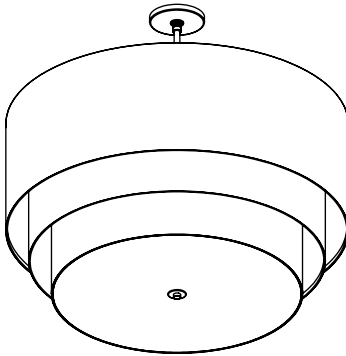

Triple Tier

Triple Tier

Specifications

Size	L1	L2	L3	W1	W2	W3	H1	H2	H3	H4	Medium Base
15	26"	22"	18"	20"	16"	12"	18"	14"	4"	4"	Sockets
16	30"	26"	22"	24"	20"	16"	22"	18"	4"	4"	3 x 100W max

Medium Base

Ordering Triple Tier

Model	Size	Lamping	Suggested - Finish*	Suggested - Top Fabric*	Suggested - Center Fabric*	Suggested - Bottom Fabric*
SCASP	15 = 26" Triple Tier 16 = 30" Triple Tier	MB Medium Base Socket	BN Brushed Nickel RB Hand-Rubbed Bronze	203 Black Silk Dupioni 205 Espresso Silk Dupioni 206 Ivory Silk Dupioni	203 Black Silk Dupioni 205 Espresso Silk Dupioni 206 Ivory Silk Dupioni	203 Black Silk Dupioni 205 Espresso Silk Dupioni 206 Ivory Silk Dupioni

Example: SCASP15MB-BN-203-205-206

All specifications and dimensions subject to change without notice.