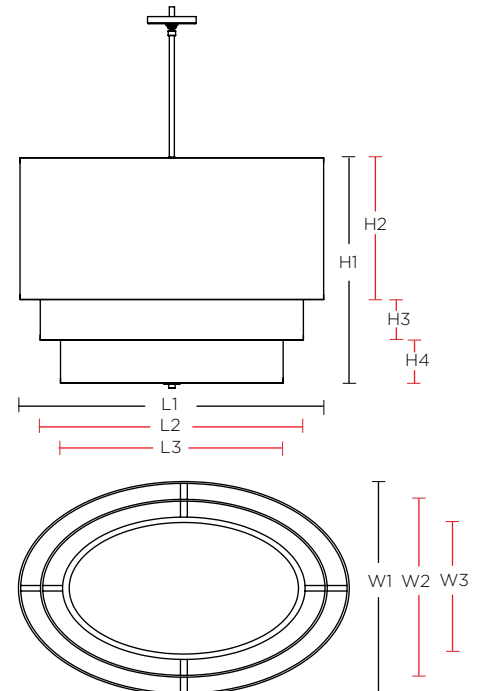

Triple Tier

Triple Tier

Specifications

Size	L1	L2	L3	W1	W2	W3	H1	H2	H3	H4	Medium Base
15	26"	22"	18"	20"	16"	12"	18"	14"	4"	4"	Sockets
16	30"	26"	22"	24"	20"	16"	22"	18"	4"	4"	3 x 100W max

Medium Base

Ordering Triple Tier

Model	Size	Lamping	Suggested - Finish*	Suggested - Top Fabric*	Suggested - Center Fabric*	Suggested - Bottom Fabric*
SCASP	15 = 26" Triple Tier 16 = 30" Triple Tier	MB Medium Base Socket	BN Brushed Nickel RB Hand-Rubbed Bronze	203 Black Silk Dupioni 205 Espresso Silk Dupioni 206 Ivory Silk Dupioni	203 Black Silk Dupioni 205 Espresso Silk Dupioni 206 Ivory Silk Dupioni	203 Black Silk Dupioni 205 Espresso Silk Dupioni 206 Ivory Silk Dupioni

Example: SCASP15MB-BN-203-205-206

All specifications and dimensions subject to change without notice.