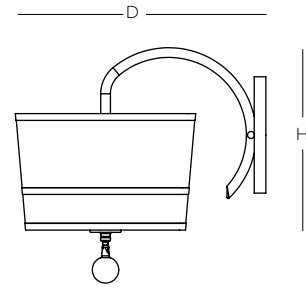

COCO SCONCE

CONSTRUCTION:

- Fabric shade
- White acrylic bottom diffuser
- Decorative glass accent
- Candelabra base

ELECTRICAL:

- 120V candelabra base sockets

CERTIFICATION:

- cULus Listed

COCO SCONCE

Specifications

Size	H	W	D
01	6"	10"	13"

Candelabra Base

Socket
1 x 40W max

Ordering

Model	Size	Lamping
SCOCS	01	CB Candelabra Base

Suggested - Finish

BN Brushed Nickel
RB Hand-Rubbed Bronze