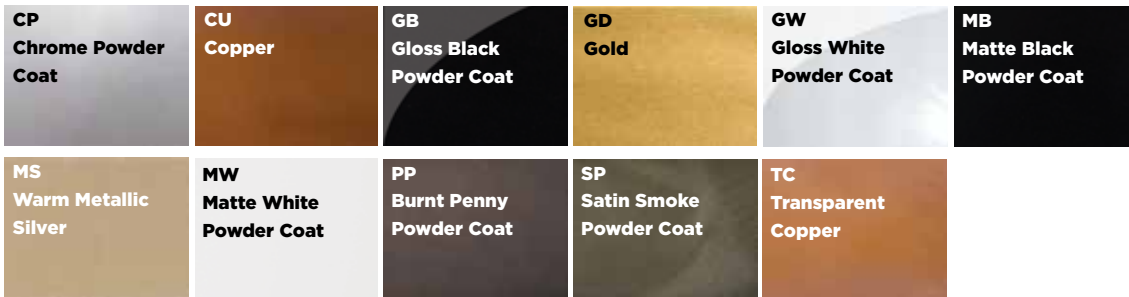

COCO SCONCE

CONSTRUCTION:

- Fabric shade
- White acrylic bottom diffuser
- Decorative glass accent
- Candelabra base

ELECTRICAL:

- 120V candelabra base sockets

CERTIFICATION:

- cULus Listed

COCO SCONCE

Suggested - Top Fabric

203 Black Silk Dupioni
205 Espresso Silk Dupioni
206 Ivory Silk Dupioni

Suggested - Bottom Fabric

203 Black Silk Dupioni
205 Espresso Silk Dupioni
206 Ivory Silk Dupioni

Example: SCOCS01CB-BN-205-206

All specifications and dimensions subject to change without notice.

COCO SCONCE

FINISHES

Painted Metal

Plated Metal

Etched Metal

FABRICS

Silks