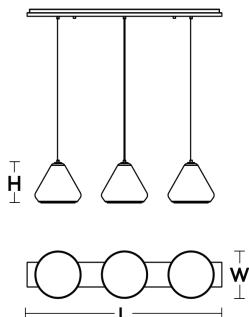

Warranty

Limited warranty: This fixture is free from defects in materials and workmanship for a period of 5 years from date of purchase.

Specifications and dimensions
subject to change without notice.