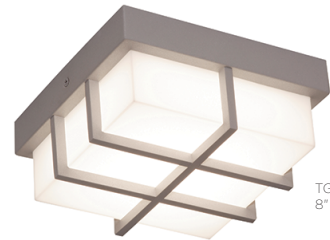

Warranty

Limited warranty: This fixture is free from defects in materials and workmanship for a period of 5 years from date-of-purchase.

Specifications and dimensions
subject to change without notice.

**Limited Quantities Remain.
Consult Factory.**