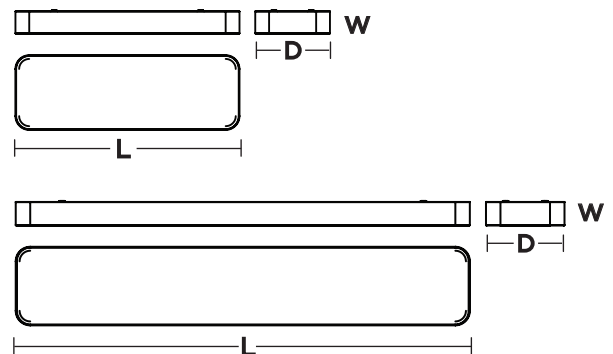

Specifications and dimensions subject to change without notice.

Ordering Information:

Black	Satin Nickel	LED	Delivered Lumens	Adjustable CCT	L	W	D
BAYL2408LAJUDBK*	BAYL2408LAJUDSN*	25W	1875	2700K/3000K/3500K/4000K/5000K	23-3/4"	8"	2-1/2"
BAYL2408LAJUDBK-MS	BAYL2408LAJUDSN-MS	25W	1875	2700K/3000K/3500K/4000K/5000K	23-3/4"	8"	2-1/2"
BAYL4608LAJUDBK*	BAYL4608LAJUDSN*	45W	3975	2700K/3000K/3500K/4000K/5000K	45-1/2"	8"	2-1/2"
BAYL4608LAJUDBK-MS	BAYL4608LAJUDSN-MS	45W	3975	2700K/3000K/3500K/4000K/5000K	45-1/2"	8"	2-1/2"
BAYL4608LAJUDBK-BB	BAYL4608LAJUDSN-BB	45W	3975	2700K/3000K/3500K/4000K/5000K	45-1/2"	8"	2-1/2"
BAYL4608LAJUDBK-MSBB	BAYL4608LAJUDSN-MSBB	45W	3975	2700K/3000K/3500K/4000K/5000K	45-1/2"	8"	2-1/2"