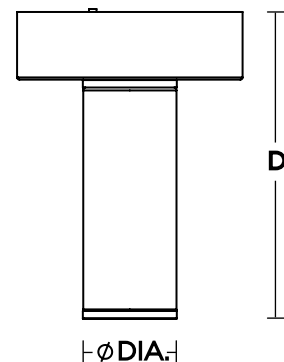

Ordering Information:

Black	Satin Nickel	LED	Delivered Lumens	Adjustable CCT	DIA.	D
BVYW0608LAJUBBK	BVYW0608LAJUDSN	9W	630	2700K/2700K/3000K/3500K/4000K	2-1/2"	8"