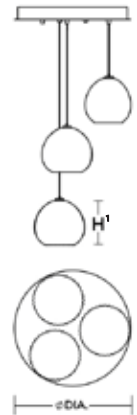

CLEP99WHRND6