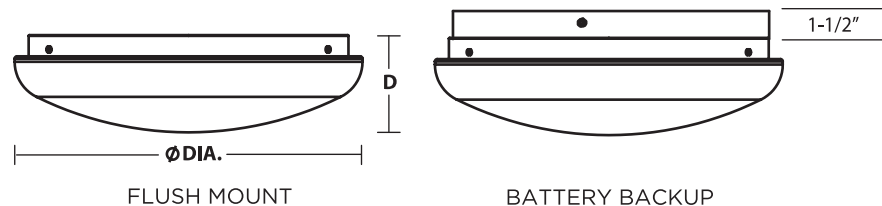

Construction

A 22-gauge steel housing made by stamping process and painted in lighting grade white to provide long lasting finish with 3 side white screws to hold molded diffuser. Power supply connections must be made inside a junction box (not included).

Finish

White

Diffuser

0.070" thick smooth white acrylic

Electrical

Input 120VAC / 60 Hz.
Compatible with Triac or ELV dimmers.

Lamping

Integrated LED modules capable of producing:
11" - 17W, 1600 source lumens
14" - 27W, 2400 source lumens
19" - 35W, 3100 source lumens
Adjustable Choice 3000K, 3500K, 4000K (CCT).
Rated for 50,000 Hrs., 90 CRI.

Certification

All fixtures are cETLus listed for damp locations.
ENERGY STAR® qualified
T24/JA8 Compliant
Suitable for use in clothes closets when installed in accordance with the NEC 410.16 spacing requirements.

Options (Consult Factory)

Battery back-up (available in 14" and 19" only)

Warranty

Limited warranty: This fixture is free from defects in materials and workmanship for a period of 5 years from date-of-purchase.

**Specifications and dimensions
subject to change without notice.**

LOCATION		DATE
PREPARED BY		QUANTITY
COMMENTS		FIXTURE TYPE
CATALOG NUMBER		

3in1 color temperature
3000K/3500K/4000K

Ordering Information:

White	LED	Source Lumens	Adjustable CCT	DIA.	D
CMF111600LAJD1	17W	1600	3000K/3500K/4000K	11"	3-3/4"
CMF142400LAJD1	27W	2400	3000K/3500K/4000K	14"	3-3/4"
CMF193100LAJD1	35W	3100	3000K/3500K/4000K	19"	3-3/4"