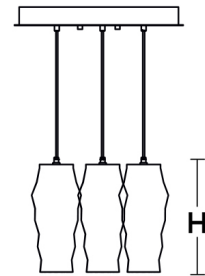

LOCATION		DATE
PREPARED BY		QUANTITY
COMMENTS		FIXTURE TYPE
CATALOG NUMBER		

Candace Multi Round Pendant CNDP Series

Features

This pendant features clear or white faceted glass. Includes 9 ft. adjustable cords. Product can be used over reception desks, restaurants, and in public spaces. This fixture mounts to a standard junction box (not included).

Construction

The canopy fits over a standard junction box. Power supply connections must be made inside a junction box (not included).

Finish

Satin Nickel canopy and sockets with Clear Glass
White Canopy with White Glass

Electrical

120V medium base socket.

Lamping

For use with (3) 60W Max medium base bulbs (lamps not included). Sockets can be labeled for reduced wattage upon request.

Certification

All fixtures are cETLus listed for indoor damp locations.

Ordering Information:

Clear Glass CNDP05MBCLRND3	White Glass CNDP05MBWHRND3	Qty. 3	Lamp 60W (MAX)	DIA. 18"	H 12"
-------------------------------	-------------------------------	-----------	-------------------	-------------	----------