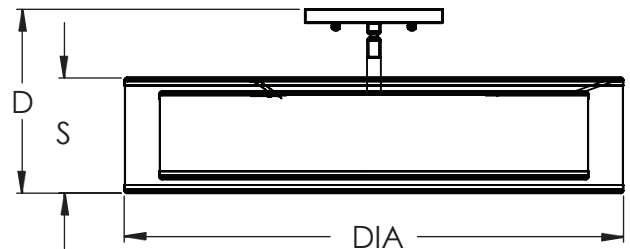

Cortez LED Semi-Flush CZF Series

Features

Semi-flush mount with a shade-in-shade fabric and a white acrylic diffuser. Ideal use for general lighting in indoor residential, commercial, and hospitality applications. Provides lighting in residential, commercial and hospitality applications. Fixture mounts to standard junction box (not included).

Construction

A 22-gauge metal pan made by stamping process surrounded by shade in shade style and recessed from the ceiling with matching canopy finish. Standard mounting holes and hardware are included. Power supply connections must be made inside a junction box (not included).

Finish

Satin nickel canopy.

Diffuser

A sheer organza outer shade and a white linen inner shade.

Electrical

Input 120-277 VAC / 60Hz.
Compatible with residential (TRIAC/ELV) and commercial (0-10) dimmers. TRIAC and ELV dimming only at 120 VAC.

LED

Integrated LED modules capable of producing:
30W = 2400 source lumens
42W = 3200 source lumens
60W = 4400 source lumens
Adjustable Choice 3000K, 3500K, 4000K (CCT).
Rated for 50,000 Hrs., 90 CRI.

Certification

All fixtures are cETLus listed for indoor damp locations.

Warranty

Limited warranty: This fixture is free from defects in materials and workmanship for a period of 5 years from date-of-purchase.

Specifications and dimensions
subject to change without notice.

Ordering Information:

Satin Nickel/White	LED	Source Lumens	Adjustable CCT	DIA.	D	S
CZF1824LAJUDSN-WHWH	30W	2400	3000K/3500K/4000K	18"	7-1/4"	5"
CZF2432LAJUDSN-WHWH	42W	3200	3000K/3500K/4000K	24"	8"	5"
CZF3040LAJUDSN-WHWH	60W	4400	3000K/3500K/4000K	30"	9"	6"