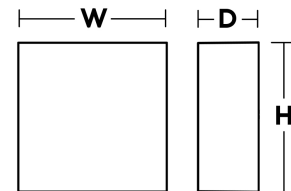

Ordering Information:

Black	Bronze	White	LED	Source Lumens	Delivered Lumens	CCT	H	W	D
DEXW060612L30MVBK (1-LIGHT)	DEXW060612L30MVBZ (1-LIGHT)	DEXW060612L30MVWH (1-LIGHT)	12W	1200	537	3000K	5-1/2"	5-1/2"	2-1/4"
DEXW060624L30MVBK (2-LIGHT)	DEXW060624L30MVBZ (2-LIGHT)	DEXW060624L30MVWH (2-LIGHT)	24W	2400	1025	3000K	5-1/2"	5-1/2"	2-1/4"