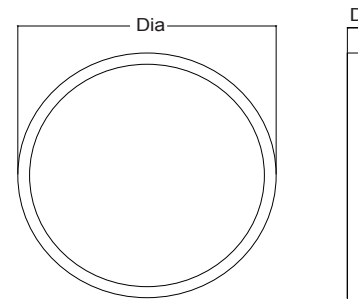

Specifications and dimensions

subject to change without notice.

Accessory Kit

EGRF-RET04
For use in converting
4 in. round ceiling cans

EGRF-RET06
For use in converting
6 in. round ceiling cans

Ordering Information: