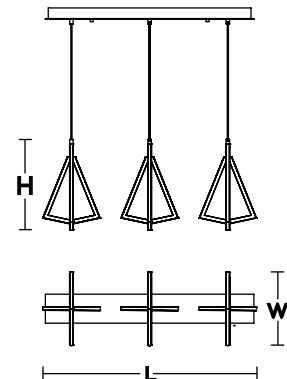

Construction

Extruded aluminum housing. The canopy fits over a standard junction box. Power supply connections must be made inside a junction box (not included).

Finish

Black or Satin Nickel finish.

Diffuser

Specifications and dimensions
subject to change without notice.

Ordering Information:

Black	Satin Nickel	LED	Delivered Lumens	CCT	H	L	W
GNAP15L30D1BKLN3	GNAP15L30D1SNLN3	60W	3000	3000K	14-7/8"	36"	12-5/8"