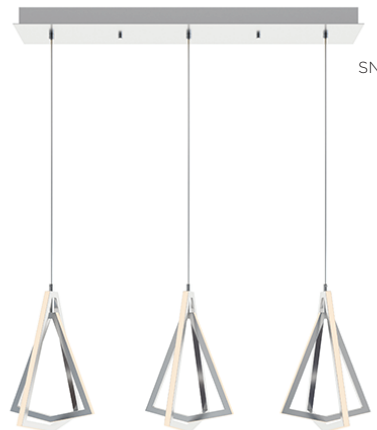

LOCATION		DATE
PREPARED BY		QUANTITY
COMMENTS		FIXTURE TYPE
CATALOG NUMBER		

Gianna LED Multi Linear Pendant GNAP Series

Features

This pendant features perimeter illumination with a white acrylic diffuser. Includes 9 ft. adjustable cord. For use in kitchen, dining, foyers or anywhere general lighting is needed. Provides lighting in residential, commercial and hospitality applications. This fixture mounts to a standard junction box (not included).

Construction

Extruded aluminum housing. The canopy fits over a standard junction box. Power supply connections must be made inside a junction box (not included).

Finish

Black or Satin Nickel finish.

Diffuser

Specifications and dimensions
subject to change without notice.

Ordering Information:

Black	Satin Nickel	LED	Delivered Lumens	CCT	H	L	W
GNAP15L30D1BKLN3	GNAP15L30D1SNLN3	60W	3000	3000K	14-7/8"	36"	12-5/8"