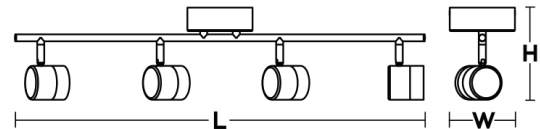

Ordering Information:

Black	LED	Source Lumens	Delivered Lumens	CCT	L	W	H
GRGF4450L30D1BK	24W	2600	1800	3000K	29-3/4"	4-3/4"	6-3/4"