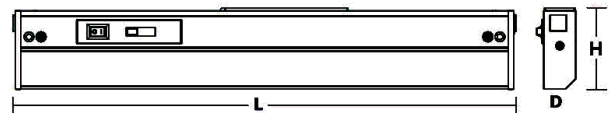

Warranty

Limited warranty: This fixture is free from defects in materials and workmanship for a period of 7 years from date-of-purchase.