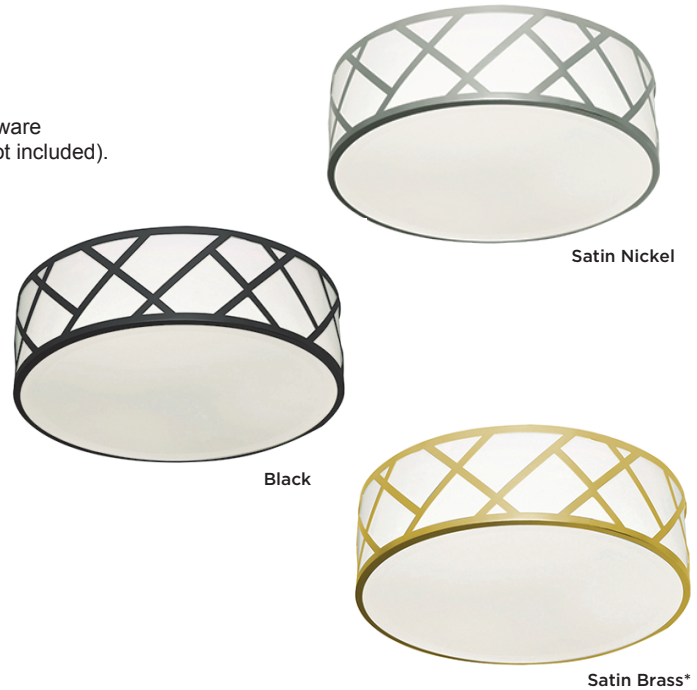

LOCATION		DATE
PREPARED BY		QUANTITY
COMMENTS		FIXTURE TYPE
CATALOG NUMBER		

Haven Medium Base Flush Mount HVNF Series

Features

Decorative flush mount with a white acrylic diffuser and metal geometric pattern. Ideal use in kitchens, hallways, and anywhere general lighting is needed. Provides lighting in residential, commercial and hospitality applications. Fixture mounts to standard junction box (not included).

Construction

The canopy is 22-gauge stamped steel. Standard mounting holes and hardware included. Power supply connections must be made inside a junction box (not included).

Finish

Satin Nickel, Black or Satin Brass*.

Diffuser

White acrylic diffuser.

Electrical

120V medium base socket.

Lamping

For use with 100W equivalent LED bulb.
(2) or (3) 25W Max medium base bulbs (lamps not included).

Certification

All fixtures are cETLus listed for indoor damp locations.

Warranty

Limited warranty: This fixture is free from defects in materials and workmanship for a period of 5 year from date of purchase.

Specifications and dimensions
subject to change without notice.

Ordering Information:

Black	Satin Nickel	Satin Brass*	Qty.	Lamp	DIA.	D
HVNF13MGBK	HVNF13MBSN	HVNP13MBSB	2	25W (MAX)	12-5/8"	5-3/4"
HVNF17MGBK	HVNF17MBSN	HVNP17MBSB	3	25W (MAX)	16-3/4"	5-3/4"
HVNF21MGBK	HVNF21MBSN	HVNP21MBSB	3	25W (MAX)	21"	5-3/4"

*Special order - consult factory for MOQ and lead time.