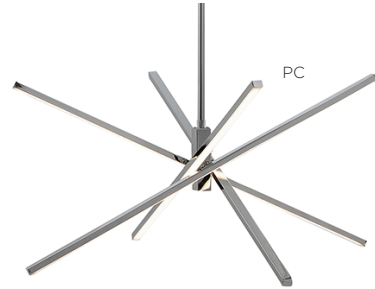

Ordering Information:

Black	Polished Chrome	Satin Brass	LED	Source Lumens	Delivered Lumens	CCT	DIA.	H
JAXP24L30D1BK	JAXP24L30D1PC	JAXP24L30D1SB	40W	3500	1940	3000K	24"	11-1/2"