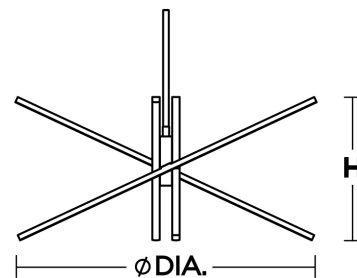

Ordering Information:

Black	Polished Chrome	Satin Brass	LED	Source Lumens	Delivered Lumens	CCT	DIA.	H
JAXP24L30D1BK	JAXP24L30D1PC	JAXP24L30D1SB	40W	3500	1940	3000K	24"	11-1/2"