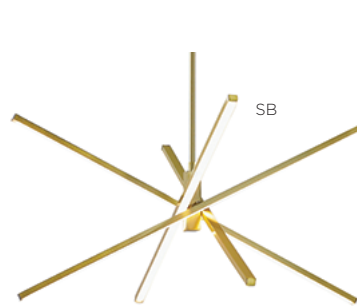

Ordering Information:

Black	Polished Chrome	Satin Brass	LED	Source Lumens	Delivered Lumens	CCT	DIA.	H
JAXP24L30D1BK	JAXP24L30D1PC	JAXP24L30D1SB	40W	3500	1940	3000K	24"	11-1/2"