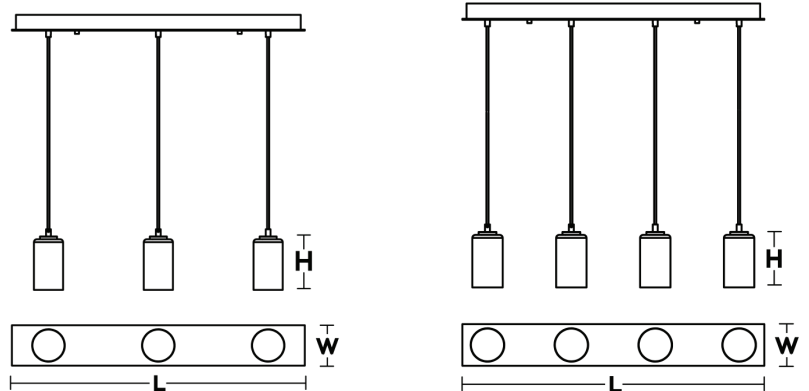

LOCATION		DATE
PREPARED BY		QUANTITY
COMMENTS		FIXTURE TYPE
CATALOG NUMBER		

Leo Multi Linear Pendant LEOP Series

Features

Matte black accents with black cords or satin nickel/light antique brass accents with clear cords. Includes a 9 ft. adjustable cord. For use in kitchen, dining, foyers or anywhere general lighting is needed. Provides lighting in residential, commercial and hospitality applications. This fixture mounts to a standard junction box (not included).

Construction

The metal canopy fits over a standard junction box. Power supply connections must be made inside a junction box (not included).

Finish

Black, Light Antique Brass or Satin Nickel accents.

Diffuser

White glass.

Electrical

120V medium base socket.

Lamping

For use with (3) or (4) 60W Max medium base bulbs (lamps not included). Sockets can be labeled for reduced wattage upon request.

Certification

All fixtures are cETLus listed for indoor damp locations.

Warranty

Limited warranty: This fixture is free from defects in materials and workmanship for a period of 5 years from date of purchase.

Specifications and dimensions
subject to change without notice.

Ordering Information:

Black	Light Antique Brass	Satin Nickel	Qty.	Lamp	H	L	W
LEOP04MBBKLNR3	LEOP04MBLBLNR3	LEOP04MBSNLNR3	3	60W (MAX)	6-1/2"	36"	5"
LEOP0412MBBKLNR3	LEOP0412MBLBLNR3	LEOP0412MBSNLNR3	3	60W (MAX)	12"	36"	5"
LEOP04MBBKLNR4	LEOP04MBLBLNR4	LEOP04MBSNLNR4	4	60W (MAX)	6-1/2"	36"	5"
LEOP0412MBBKLNR4	LEOP0412MBLBLNR4	LEOP0412MBSNLNR4	4	60W (MAX)	12"	36"	5"