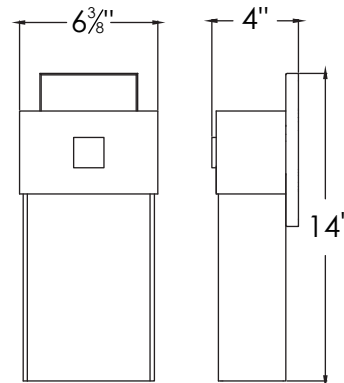

**Specifications and dimensions
subject to change without notice.**

**Limited Quantities Remain.
Consult Factory.**

Ordering Information:

Textured Grey	Textured Bronze	LED	Source Lumens	Delivered Lumens	CCT	H	W	D
LGW6141800L30MVTG	LGW6141800L30MVBZ	20W	1800	1045	3000K	14"	6-3/8"	4"