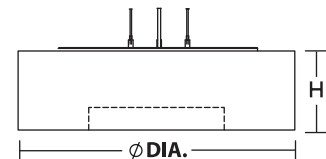

Ordering Information:

Satin Nickel/Black		Satin Nickel/Grey		LED	Source Lumens	Adjustable CCT	DIA.	H
MCP1214LAJUDSN-BK	MCP1214LAJUDSN-GY	18W	1400	3000K/3500K/4000K	12-1/4"	3-3/4"		
MCP1524LAJUDSN-BK	MCP1524LAJUDSN-GY	30W	2400	3000K/3500K/4000K	15"	4-3/4"		
MCP1932LAJUDSN-BK	MCP1932LAJUDSN-GY	42W	3200	3000K/3500K/4000K	19-1/4"	5-1/2"		
MCP2432L5AJUDSN-BK	MCP2432L5AJUDSN-GY	42W	3200	3000K/3500K/4000K	24"	7-1/2"		
MCP3044L5AJUDSN-BK	MCP3044L5AJUDSN-GY	60W	5400	3000K/3500K/4000K	30"	9-1/2"		

Black/Black		Black/Grey		LED	Source Lumens	Adjustable CCT	DIA.	H
MCP1214LAJUDBK-BK	MCP1214LAJUDBK-GY	18W	1400	3000K/3500K/4000K	12-1/4"	3-3/4"		
MCP1524LAJUDBK-BK	MCP1524LAJUDBK-GY	30W	2400	3000K/3500K/4000K	15"	4-3/4"		
MCP1932LAJUDBK-BK	MCP1932LAJUDBK-GY	42W	3200	3000K/3500K/4000K	19-1/4"	5-1/2"		
MCP2432L5AJUDBK-BK	MCP2432L5AJUDBK-GY	42W	3200	3000K/3500K/4000K	24"	7-1/2"		
MCP3044L5AJUDBK-BK	MCP3044L5AJUDBK-GY	60W	5400	3000K/3500K/4000K	30"	9-1/2"